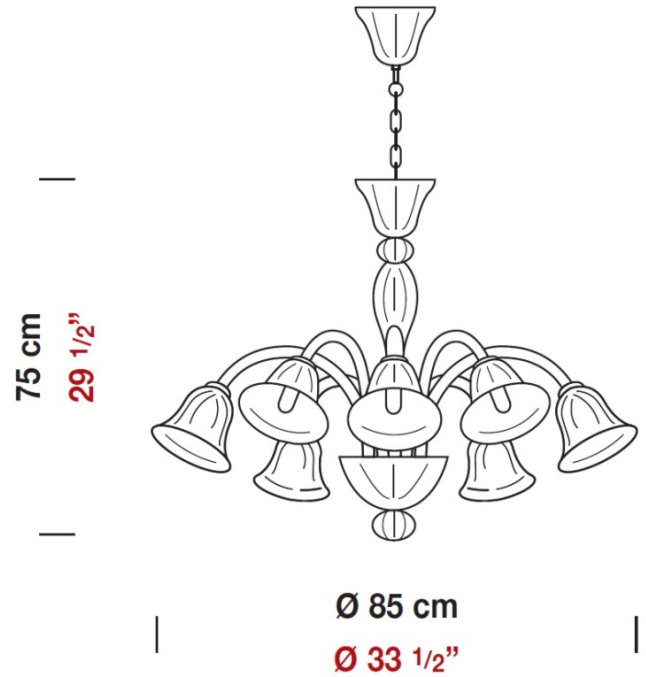

Date: _____ Project: _____

Fixture Type: _____ Specifier/Rep: _____

 Certified by  North American Standards

Exact Measurements: Metric

Nominal Lumen:	5200 lm
Fixture Finish:	Chrome
Diffuser:	Black Blown Glass
Lamp Type:	T4 Halogen
Lamp Base:	G9
Lamp Voltage:	120Vac
Number Of Lamps:	8.0
Max Wattage Per Lamp:	35W
Total Wattage:	280W
IP Rating:	IP20
Diameter:	85cm / 33 1/2"
Height:	75cm / 29 1/2"

Additional Details

Shown in 6 Lt. (see measurements for actual dimensions)

Available Sizes and / or Lamping

- Louvre - Suspension [D8-1300] -- 60cm / 23 1/2" - 3x35W - T4 Halogen - Chrome - Black
- Louvre - Suspension [D8-1305] -- 60cm / 23 1/2" - 5x35W - T4 Halogen - Chrome - Black

Alternative Finish Models

- Louvre - Suspension [D8-1309] -- 85cm / 33 1/2" - 8x35W - T4 Halogen - Chrome - White
- Louvre - Suspension [D8-1311] -- 85cm / 33 1/2" - 8x35W - T4 Halogen - Chrome - Red
- Louvre - Suspension [D8-1312] -- 85cm / 33 1/2" - 8x35W - T4 Halogen - Chrome - Amber
- Louvre - Suspension [D8-1313] -- 85cm / 33 1/2" - 8x35W - T4 Halogen - Chrome - Crystal

Coordinating Series

Louvre - Suspension
Model No: **D8-1310**

Date: _____ **Project:** _____

Fixture Type: _____ **Specifier/Rep:** _____

Louvre - Suspension

Louvre - Wall