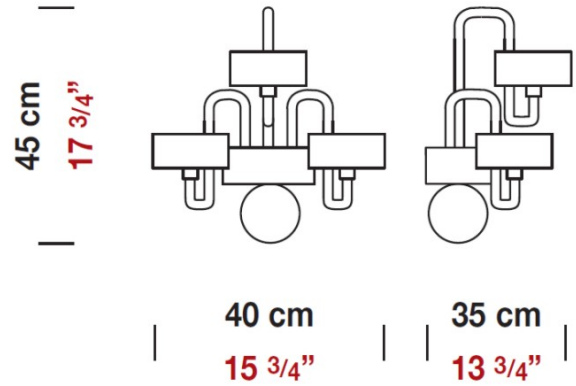

Date: _____ Project: _____

Fixture Type: _____ Specifier/Rep: _____

 Certified by  North American Standards

Exact Measurements: Metric

		Additional Details
Nominal Lumen:	1950 lm	
Fixture Finish:	Chrome	
Diffuser:	White / Black Blown Glass	
Lamp Type:	T4 Halogen	
Lamp Base:	G9	
Lamp Voltage:	120Vac	
Number Of Lamps:	3	
Max Wattage Per Lamp:	35W	
Total Wattage:	105W	
IP Rating:	IP20	
Length:	40cm / 15 3/4"	
Height:	45cm / 17 11/16"	
Extension:	35cm / 13 3/4"	

Available Sizes and / or Lamping

Guggenheim - Wall [D8-3199] -- 40cm / 15 3/4" - 2x35W - T4 Halogen - Chrome - White/Black

Coordinating Series

Guggenheim - Wall

Guggenheim - Suspension