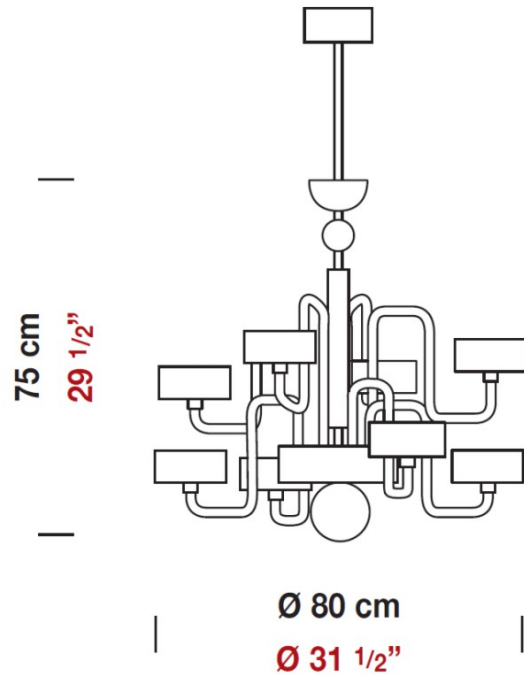

Date: _____ Project: _____

Fixture Type: _____ Specifier/Rep: _____

 Certified by  North American Standards

Exact Measurements: Metric

Nominal Lumen:	5200 lm
Fixture Finish:	Chrome
Diffuser:	White / Black Blown Glass
Lamp Type:	T4 Halogen
Lamp Base:	G9
Lamp Voltage:	120Vac
Number Of Lamps:	8
Max Wattage Per Lamp:	35W
Total Wattage:	210W
IP Rating:	IP20
Diameter:	80cm / 31 1/2"
Height:	75cm / 29 1/2"

Additional Details
Available Sizes and / or Lamping

Guggenheim - Suspension [D8-1287] -- 80cm / 31 1/2" - 6x35W - T4 Halogen - Chrome - White / Black Blown Glass

Coordinating Series

Guggenheim - Suspension