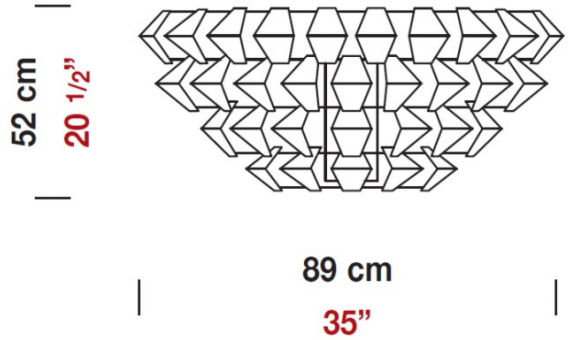

Date: \_\_\_\_\_ Project: \_\_\_\_\_

Fixture Type: \_\_\_\_\_ Specifier/Rep: \_\_\_\_\_

 Certified by  North American Standards

Exact Measurements: Metric

<b>Fixture Finish:</b>	White
<b>Diffuser:</b>	Matte White Blown Glass
<b>Lamp Type:</b>	CFL
<b>Lamp Base:</b>	E26 medium
<b>Lamp Voltage:</b>	120Vac
<b>Number Of Lamps:</b>	3
<b>Max Wattage Per Lamp:</b>	20W
<b>Total Wattage:</b>	60W
<b>IP Rating:</b>	IP20
<b>Diameter:</b>	89cm / 35"
<b>Height:</b>	52cm / 20 1/2"

**Additional Details**

Available in compact fluorescent. Max 3 x 32W G24q-3. Add Suffix F332 to model no. Lower wattages are available upon request: tech@zaneen.com

**Available Sizes and / or Lamping**

- Agave - Ceiling [D8-2098] -- 51cm / 20" - 1x20W - CFL - White
- Agave - Ceiling [D8-2098F142] -- 51cm / 20" - 1x42W - T4 Fluorescent - White
- Agave - Ceiling [D8-2099] -- 71cm / 28" - 3x20W - CFL - White
- Agave - Ceiling [D8-2099F326] -- 71cm / 28" - 3x26W - T4 Fluorescent - White
- Agave - Ceiling [D8-2100F332] -- 89cm / 35" - 3x32W - T4 Fluorescent - White

**Alternative Finish Models**

- Agave - Ceiling [D8-2100G] -- 89cm / 35" - 3x20W - CFL - Gold Leaf

**Coordinating Series**

- Agave - Ceiling

**Agave - Ceiling**  
Model No: **D8-2100**

**Date:** \_\_\_\_\_ **Project:** \_\_\_\_\_