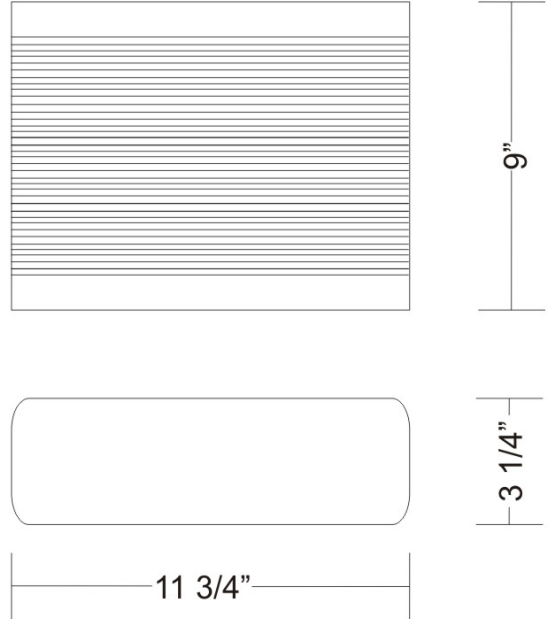

Date: _____ Project: _____

Fixture Type: _____ Specifier/Rep: _____

 Certified by  North American Standards

Exact Measurements: Metric

Fixture Finish:	Silver Gray
Diffuser:	Clear Screen Printed Glass
Lamp Type:	T4 Fluorescent
Lamp Base:	2G11
Lamp Voltage:	120Vac
Number Of Lamps:	2
Max Wattage Per Lamp:	18W
Total Wattage:	36W
Length:	30cm / 11 13/16"
Height:	23cm / 9 1/16"
Extension:	9cm / 3 9/16"

Additional Details
Available Sizes and / or Lamping

- Twist - Wall [D2-3051] -- 50cm / 19 11/16" x 14cm / 5 1/2" - 1x36W - T4 Fluorescent - Silver Gray
- Twist - Wall [D2-3051F118] -- 50cm / 19 11/16" x 14cm / 5 1/2" - 1x18W - T4 Fluorescent - Silver Gray
- Twist - Wall [D2-3051F124] -- 50cm / 19 11/16" x 14cm / 5 1/2" - 1x24W - T4 Fluorescent - Silver Gray