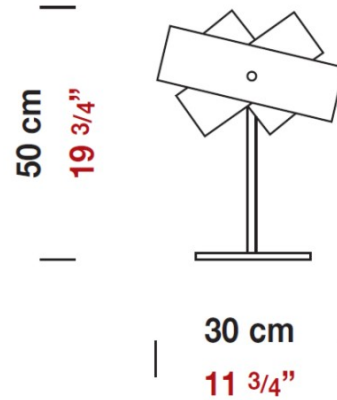

Date: _____ Project: _____
 Fixture Type: _____ Specifier/Rep: _____

D8-4116

 Certified by  North American Standards

Exact Measurements: Metric

Fixture Finish:	Nickel
Diffuser:	White & Orange Blown Glass
Lamp Type:	G30 Incandescent
Lamp Base:	E26 medium
Lamp Voltage:	120Vac
Number Of Lamps:	1
Max Wattage Per Lamp:	100W
IP Rating:	IP20
Diameter:	30cm / 11 3/4"
Height:	50cm / 19 3/4"

Additional Details
Available Sizes and / or Lamping

Tourbillon - Portable [D8-4114] -- Table Lamp - 26cm / 10 1/4" - 1x35W - T4 Halogen - Nickel - White & Orange

Alternative Finish Models

Tourbillon - Portable [D8-4116] -- Table Lamp - 180cm / 71" - 1x100W - G30 Incandescent - Nickel - White & White

Tourbillon - Portable [D8-4117] -- Table Lamp - 50cm / 19 3/4" - 1x100W - G30 Incandescent - Nickel - White & Black

Tourbillon - Portable [D8-4118] -- Table Lamp - 50cm / 19 3/4" - 1x100W - G30 Incandescent - Nickel - White & Red