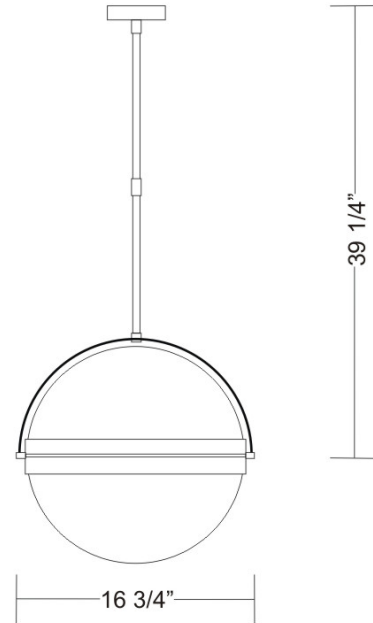

Date: \_\_\_\_\_ Project: \_\_\_\_\_

Fixture Type: \_\_\_\_\_ Specifier/Rep: \_\_\_\_\_

 Certified by  North American Standards

Exact Measurements: Metric

<b>Quick Ship:</b>	Yes
<b>Fixture Finish:</b>	Chrome
<b>Diffuser:</b>	Opal White Acrylic
<b>Lamp Type:</b>	T5 circline Fluorescent
<b>Lamp Base:</b>	2GX13
<b>Lamp Voltage:</b>	120Vac
<b>Number Of Lamps:</b>	1
<b>Max Wattage Per Lamp:</b>	40W
<b>Diameter:</b>	42.5cm / 16 3/4"
<b>Max.Overall Height:</b>	100cm / 39 3/8"
<b>End of Line:</b>	Yes

**Additional Details**

Colored rings sold separately.

**Accessories**

Tamburo - Ring Insert [D1-9008] -- 37cm / 14 9/16" - Clear Plastic Ring

Tamburo - Ring Insert [D1-9009] -- 37cm / 14 9/16" - Blue Plastic Ring

Tamburo - Ring Insert [D1-9010] -- 37cm / 14 9/16" - Red Plastic Ring

**Coordinating Series**

Tamburo - Suspension

Tamburo - Ceiling/Wall