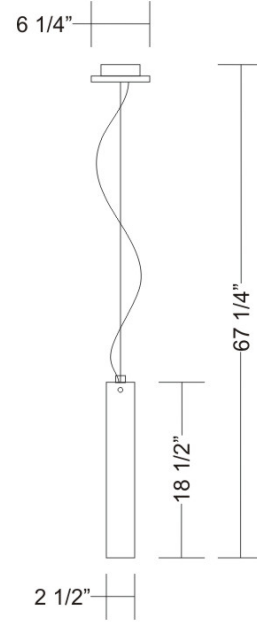

Date: \_\_\_\_\_ Project: \_\_\_\_\_

Fixture Type: \_\_\_\_\_ Specifier/Rep: \_\_\_\_\_

 Certified by  North American Standards

Exact Measurements: Metric

		Additional Details
<b>Fixture Finish:</b>	Aluminum	
<b>Diffuser:</b>	Satin White Glass	
<b>Lamp Type:</b>	T4 Fluorescent	
<b>Lamp Base:</b>	2G11	
<b>Lamp Voltage:</b>	120Vac	
<b>Number Of Lamps:</b>	1	
<b>Max Wattage Per Lamp:</b>	36W	
<b>Diameter:</b>	16cm / 6 5/16"	
<b>Height:</b>	47cm / 18 1/2"	
<b>Max.Overall Height:</b>	170.8cm / 67 1/4"	

**Available Sizes and / or Lamping**

- Olly - Suspension [D2-1026] -- 16cm / 6 5/16" x 27cm / 10 1/4" - 1x18W - T4 Fluorescent - White
- Olly - Suspension [D2-1027] -- 16cm / 6 5/16" x 37cm / 14 1/2" - 1x24W - T4 Fluorescent - White