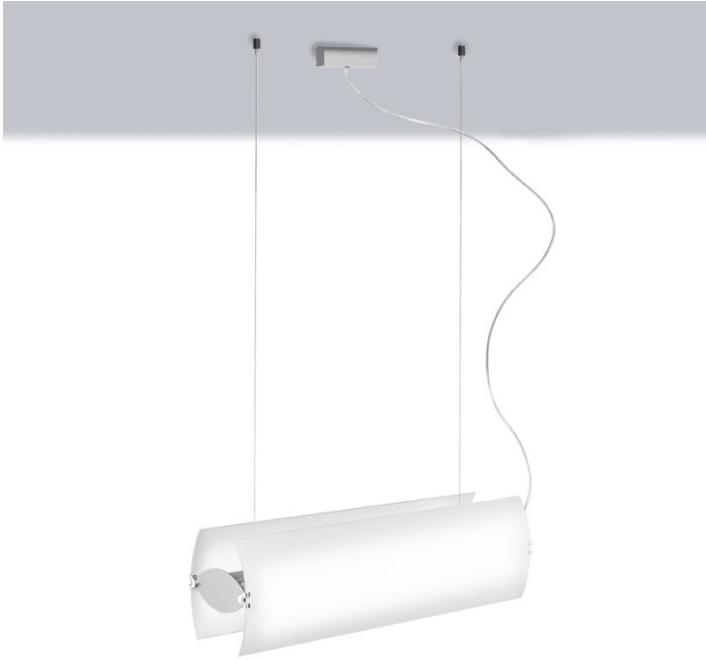

Date: _____ Project: _____
 Fixture Type: _____ Specifier/Rep: _____

 Certified by  North American Standards

Exact Measurements: Metric

Fixture Finish:	Gray
Diffuser:	Satin White Glass
Lamp Type:	T5 Fluorescent
Lamp Base:	G5
Lamp Voltage:	120Vac
Number Of Lamps:	2
Max Wattage Per Lamp:	39W
Total Wattage:	78W
Width:	19cm / 7 1/2"
Length:	92.5cm / 36 7/16"
Max.Overall Height:	160cm / 63"

Additional Details
Glass adjustable, to direct light

Available Sizes and / or Lamping

Fly - Suspension [D1-1046] -- 62.2cm / 24 1/2" x 19cm / 7 1/2" - 2x24W - T5 Fluorescent - White

Coordinating Series

- Fly - Suspension
- Fly - Wall