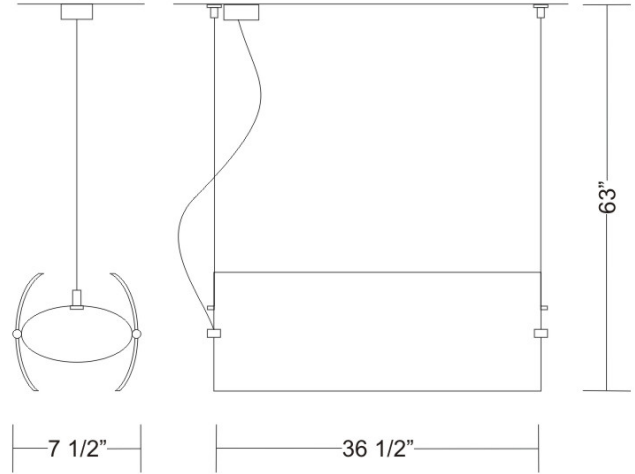

Date: _____ Project: _____
 Fixture Type: _____ Specifier/Rep: _____

 Certified by  North American Standards

Exact Measurements: Metric

Fixture Finish:	Gray
Diffuser:	Satin White Glass
Lamp Type:	T5 Fluorescent
Lamp Base:	G5
Lamp Voltage:	120Vac
Number Of Lamps:	2
Max Wattage Per Lamp:	39W
Total Wattage:	78W
Width:	19cm / 7 1/2"
Length:	92.5cm / 36 7/16"
Max.Overall Height:	160cm / 63"

Additional Details
Glass adjustable, to direct light

Available Sizes and / or Lamping

Fly - Suspension [D1-1046] -- 62.2cm / 24 1/2" x 19cm / 7 1/2" - 2x24W - T5 Fluorescent - White

Coordinating Series

- Fly - Suspension
- Fly - Wall