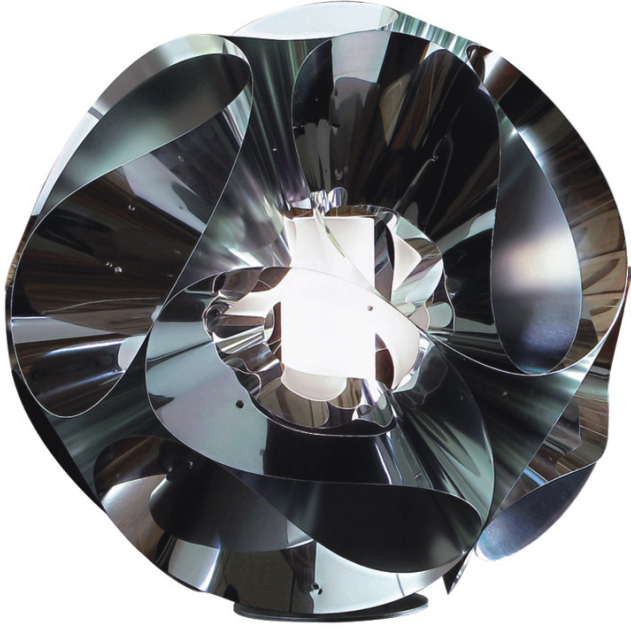

Date: _____ Project: _____
 Fixture Type: _____ Specifier/Rep: _____

60 cm
 23 5/8"

Certified by  North American Standards

Exact Measurements: Metric

Fixture Finish:	Chrome
Diffuser:	Frost White Pyrex Glass
Lamp Type:	T10 Halogen
Lamp Base:	E26 medium
Lamp Voltage:	120Vac
Number Of Lamps:	1
Max Wattage Per Lamp:	150W
IP Rating:	IP20
Diameter:	60cm / 23 5/8"
Height:	60cm / 23 5/8"

Additional Details

Available Sizes and / or Lamping

Floral - Portable [D8-4096] -- Floor Lamp - 195cm / 76 3/4" - 1x150W - T10 Halogen - Chrome

Coordinating Series

- Floral - Portable
- Floral - Suspension
- Floral - Ceiling