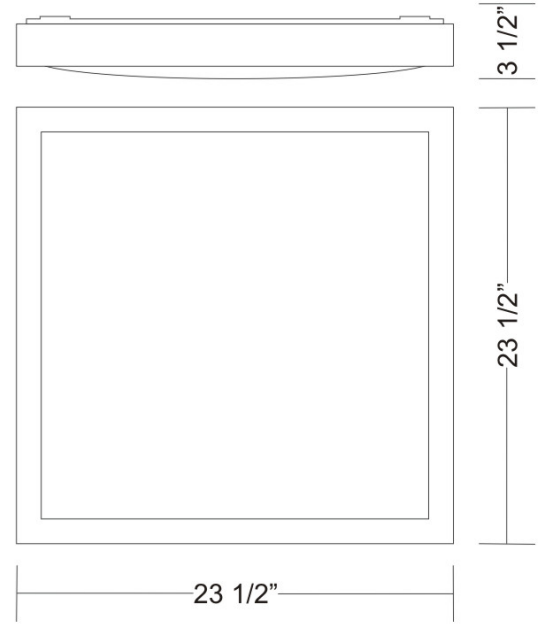

Date: _____ Project: _____

Fixture Type: _____ Specifier/Rep: _____

 Certified by  North American Standards

Exact Measurements: Metric

Fixture Finish:	White
Diffuser:	Opal White Satin Acrylic
Lamp Type:	T4 Fluorescent
Lamp Base:	2G11
Lamp Voltage:	120Vac
Number Of Lamps:	3
Max Wattage Per Lamp:	55W
Total Wattage:	165W
Width:	59.7cm / 23 1/2"
Length:	59.7cm / 23 1/2"
Height:	8.9cm / 3 1/2"

Additional Details
Available Sizes and / or Lamping

- Flat Q - Ceiling/Wall [D1-2045] -- 15.2cm / 6" x 15.2cm / 6" - 1x13W - T4 CFL Fluorescent - White
- Flat Q - Ceiling/Wall [D1-2048] -- 29.8cm / 11 3/4" x 29.8cm / 11 3/4" - 2x18W - T4 Fluorescent - White
- Flat Q - Ceiling/Wall [D1-2051] -- 45.1cm / 17 3/4" x 45.1cm / 17 3/4" - 3x36W - T4 Fluorescent - White

Alternative Finish Models

- Flat Q - Ceiling/Wall [D1-2055] -- 23 1/2x23 1/2" - 3x55W - T4 Fluorescent - Brushed Nickel