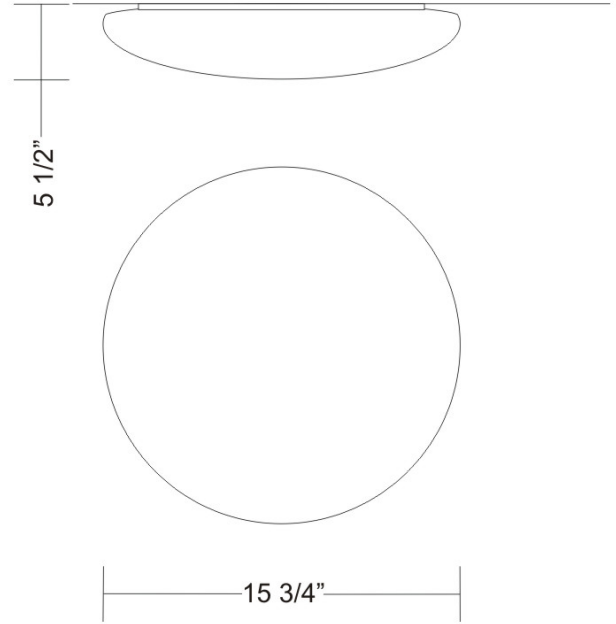

Date: _____ Project: _____

Fixture Type: _____ Specifier/Rep: _____

 Certified by  North American Standards

Exact Measurements: Metric

Quick Ship:	Yes
Fixture Finish:	Silver Gray
Diffuser:	Opal White Satin Glass
Lamp Type:	A19 Incandescent
Lamp Base:	E26 medium
Lamp Voltage:	120Vac
Number Of Lamps:	2
Max Wattage Per Lamp:	60W
Total Wattage:	120W
Diameter:	40cm / 15 3/4"
Height:	14cm / 5 1/2"
Weight:	10.8 lbs / 4.90 kg

Additional Details
 Ships within 2-5 business days.

Available Sizes and / or Lamping

Eos - Ceiling/Wall [D2-2040] -- 30cm / 11 13/16" - 1x60W - A19 Medium Incandescent - Silver Gray