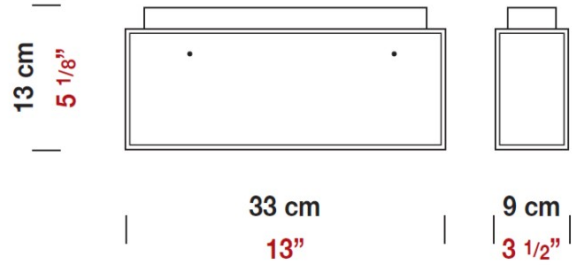

Date: _____ Project: _____
 Fixture Type: _____ Specifier/Rep: _____

 Certified by  North American Standards

Exact Measurements: Metric

Nominal Lumen:	1950 lm
Fixture Finish:	Stainless Steel
Diffuser:	Frosted White Glass
Lamp Type:	T4 Halogen
Lamp Base:	G9
Lamp Voltage:	120Vac
Number Of Lamps:	3
Max Wattage Per Lamp:	35W
Total Wattage:	105W
IP Rating:	IP40
Width:	9cm / 3 1/2"
Length:	33cm / 13"
Height:	13cm / 5 1/8"

Additional Details
 Available in compact fluorescent. Max 1x26W G24q-3. Add Suffix F126 to model no.
 Lower wattages are available upon request: tech@zaneen.com

Available Sizes and / or Lamping

- Domino Inox - Ceiling / Wall [D8-2072] -- 11cm / 4 1/4" x 8cm / 3 1/8" - 1x35W - T4 Halogen - Stainless Steel
- Domino Inox - Ceiling / Wall [D8-2073] -- 14cm / 5 1/2" x 9cm / 3 1/2" - 1x35W - T4 Halogen - Stainless Steel
- Domino Inox - Ceiling / Wall [D8-2074] -- 23cm / 9" x 23cm / 9" - 2x35W - T4 Halogen - Stainless Steel
- Domino Inox - Ceiling / Wall [D8-2075F126] -- 33cm / 13" x 9cm / 3 1/2" - 1x26W - T4 Fluorescent - Stainless Steel