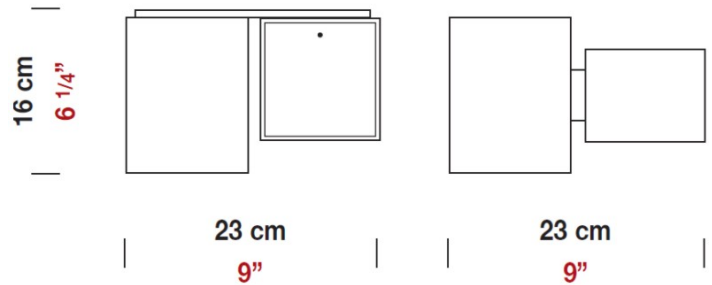

Date: _____ Project: _____
 Fixture Type: _____ Specifier/Rep: _____

 Certified by  North American Standards

Exact Measurements: Metric

Nominal Lumen:	1300 lm
Fixture Finish:	Stainless Steel
Diffuser:	Frosted White Glass
Lamp Type:	T4 Halogen
Lamp Base:	G9
Lamp Voltage:	120Vac
Number Of Lamps:	2
Max Wattage Per Lamp:	35W
Total Wattage:	120W
IP Rating:	IP40
Width:	23cm / 9"
Length:	23cm / 9"
Height:	16cm / 6 1/4"

Available Sizes and / or Lamping

- Domino Inox - Ceiling / Wall [D8-2072] -- 11cm / 4 1/4" x 8cm / 3 1/8" - 1x35W - T4 Halogen - Stainless Steel
- Domino Inox - Ceiling / Wall [D8-2073] -- 14cm / 5 1/2" x 9cm / 3 1/2" - 1x35W - T4 Halogen - Stainless Steel

Domino Inox - Ceiling / Wall
Model No: **D8-2074**

Date: _____ **Project:** _____

Fixture Type: _____ **Specifier/Rep:** _____

Domino Inox - Ceiling / Wall [D8-2075] -- 33cm / 13" x 9cm / 3 1/2" - 3x35W - T4 Halogen - Stainless Steel

Domino Inox - Ceiling / Wall [D8-2075F126] -- 33cm / 13" x 9cm / 3 1/2" - 1x26W - T4 Fluorescent - Stainless Steel