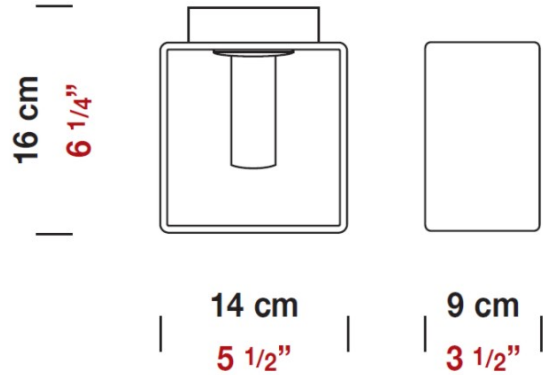

Date: _____ Project: _____

Fixture Type: _____ Specifier/Rep: _____

ORANGE

RED

BLACK

WHITE

GOLD LEAF

Certified by North American Standards

Exact Measurements: Metric

Nominal Lumen:	650 lm
Fixture Finish:	Metalic Gray
Diffuser:	Orange Blown Glass
Lamp Type:	T4 Halogen
Lamp Base:	G9
Lamp Voltage:	120Vac
Number Of Lamps:	1
Max Wattage Per Lamp:	35W
IP Rating:	IP40
Width:	9cm / 3 1/2"
Length:	14cm / 5 1/2"
Height:	16cm / 6 1/4"

Additional Details

Alternative Finish Models

- Domino - Ceiling / Wall [D8-2036] -- 14cm / 5 1/2" x 9cm / 3 1/2" - 1x35W - T4 Halogen - Metalic Gray - Matte White
- Domino - Ceiling / Wall [D8-2037] -- 14cm / 5 1/2" x 9cm / 3 1/2" - 1x35W - T4 Halogen - Metalic Gray - Black
- Domino - Ceiling / Wall [D8-2038] -- 14cm / 5 1/2" x 9cm / 3 1/2" - 1x35W - T4 Halogen - Metalic Gray - Red
- Domino Inox - Ceiling / Wall [D8-2073] -- 14cm / 5 1/2" x 9cm / 3 1/2" - 1x35W - T4 Halogen - Stainless Steel
- Domino - Ceiling / Wall [D8-2184] -- 14cm / 5 1/2" x 9cm / 3 1/2" - 1x35W - T4 Halogen - Metalic Gray - Gold Leaf

Available Sizes and / or Lamping

- Domino - Ceiling / Wall [D8-2062] -- 11cm / 4 1/4" x 8cm / 3 1/8" - 1x35W - T4 Halogen - Metalic Gray - Orange
- Domino - Ceiling / Wall [D8-2066] -- 23cm / 9" x 23cm / 9" - 2x35W - T4 Halogen - Metalic Gray - White & Orange
- Domino - Ceiling / Wall [D8-2068] -- 28cm / 11" x 24cm / 9 1/2" - 4x35W - T4 Halogen - Metalic Gray - White & Orange