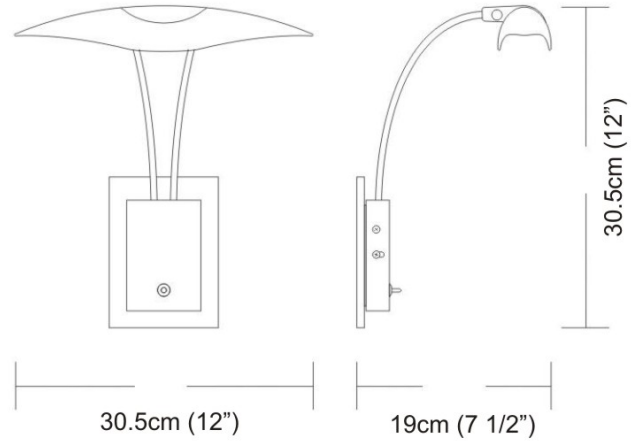

Date: _____ Project: _____
 Fixture Type: _____ Specifier/Rep: _____

Certified by  North American Standards

Exact Measurements: Metric

Fixture Finish:	Satin Gold
Lamp Type:	T4 Halogen
Lamp Base:	GY6,35
Lamp Voltage:	12Vdc
Number Of Lamps:	2
Max Wattage Per Lamp:	20W
Total Wattage:	40W
Diameter:	30.5cm / 12"
Height:	30.5cm / 12"
Extension:	19cm / 7 1/2"
Weight:	4.5 lbs / 2.04 kg
End of Line:	Yes

Additional Details

Available Sizes and / or Lamping

Raya - Bath Light [D9-5005] -- 30.5cm / 12" - 2x20W - T4 Halogen - Nickel

Alternative Finish Models

Raya - Bath Light [D9-5005] -- 30.5cm / 12" - 2x20W - T4 Halogen - Nickel