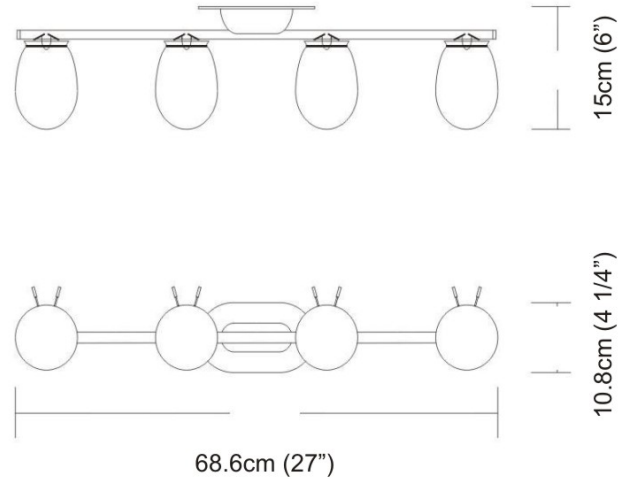

Date: \_\_\_\_\_ Project: \_\_\_\_\_

Fixture Type: \_\_\_\_\_ Specifier/Rep: \_\_\_\_\_

 Certified by  North American Standards

Exact Measurements: Metric

<b>Fixture Finish:</b>	Chrome
<b>Diffuser:</b>	White Blown Glass
<b>Lamp Type:</b>	T5 Xenon
<b>Lamp Base:</b>	E12 candelabra
<b>Lamp Voltage:</b>	120Vac
<b>Number Of Lamps:</b>	4
<b>Max Wattage Per Lamp:</b>	50W
<b>Total Wattage:</b>	200W
<b>Length:</b>	68.6 cm / 27"
<b>Height:</b>	7.6cm / 3"
<b>Extension:</b>	15cm / 6"
<b>Weight:</b>	5.4 lbs / 2.45 kg

**Additional Details**
**Available Sizes and / or Lamping**

- Bano - Bath Light [D9-5001] -- 48.3 cm / 19" x 15cm / 6" - 3x50W - T5 Xenon - Chrome
- Bano - Bath Light [D9-5003] -- 88.9 cm / 35" x 15cm / 6" - 5x50W - T5 Xenon - Chrome