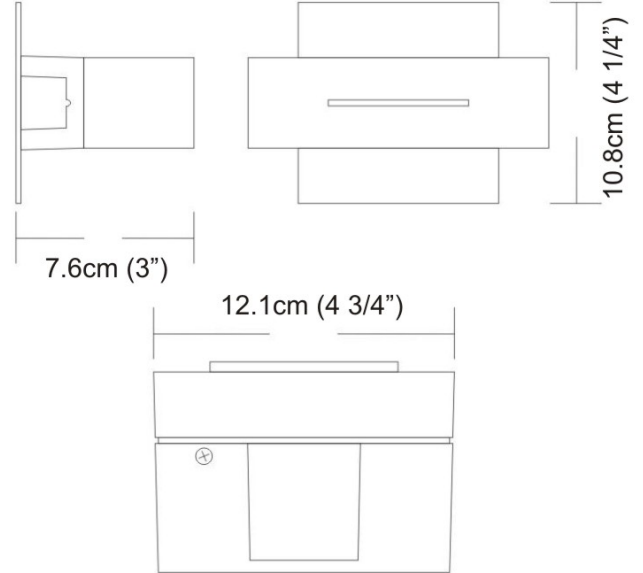

Date: _____ Project: _____

Fixture Type: _____ Specifier/Rep: _____

 Certified by  North American Standards

Exact Measurements: Metric

Fixture Finish:	Metallic Gray
Lamp Type:	T4 Halogen
Lamp Base:	G9
Lamp Voltage:	120Vac
Number Of Lamps:	1
Max Wattage Per Lamp:	35W
Length:	12cm / 4 3/4"
Height:	3.8 cm / 1 1/2"
Extension:	7.6cm / 3"
Weight:	1.8 lbs / 0.82 kg

Additional Details
Available Sizes and / or Lamping

- Bloc - Wall [D9-3045] -- 10.8cm / 4 1/4" x 10.8cm / 4 1/4" - 1x35W - T4 Halogen - Metallic Gray
- Bloc - Wall [D9-3047] -- 25.4cm / 10" x 7.6cm / 3" - 2x35W - T4 Halogen - Metallic Gray
- Bloc - Wall [D9-3048] -- 37.5 cm / 14 3/4" x 7.6cm / 3" - 3x35W - T4 Halogen - Metallic Gray