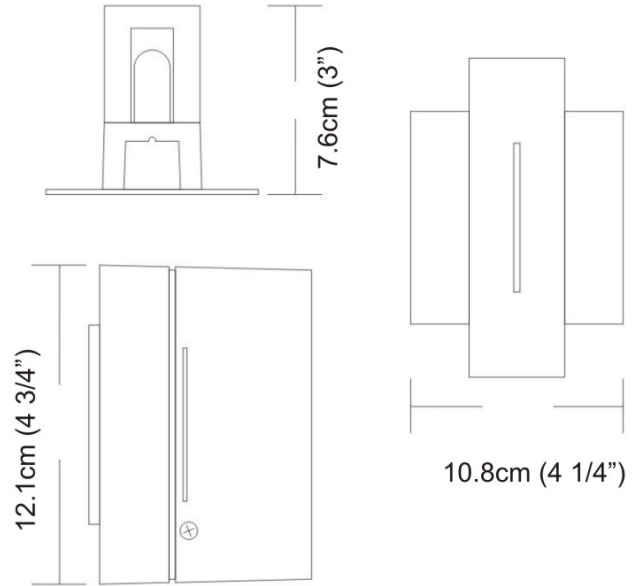

Date: _____ Project: _____

Fixture Type: _____ Specifier/Rep: _____

 Certified by  North American Standards

Exact Measurements: Metric

Fixture Finish:	Metallic Gray
Lamp Type:	T4 Halogen
Lamp Base:	G9
Lamp Voltage:	120Vac
Number Of Lamps:	1
Max Wattage Per Lamp:	35W
Length:	10.8cm / 4 1/4"
Height:	12.1 cm / 4 3/4"
Extension:	7.6cm / 3"

Additional Details
Available Sizes and / or Lamping

- Bloc - Wall [D9-3046] -- 12cm / 4 3/4" x 7.6cm / 3" - 1x35W - T4 Halogen - Metallic Gray
- Bloc - Wall [D9-3047] -- 25.4cm / 10" x 7.6cm / 3" - 2x35W - T4 Halogen - Metallic Gray
- Bloc - Wall [D9-3048] -- 37.5 cm / 14 3/4" x 7.6cm / 3" - 3x35W - T4 Halogen - Metallic Gray