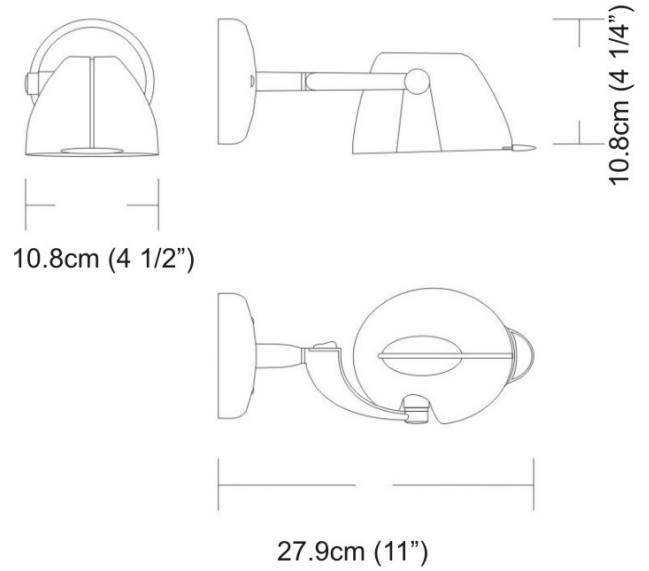

Date: _____ Project: _____

Fixture Type: _____ Specifier/Rep: _____

 Certified by  North American Standards

Exact Measurements: Metric

Fixture Finish:	Brushed Aluminum
Lamp Type:	T4 Halogen
Lamp Base:	G9
Lamp Voltage:	120Vac
Number Of Lamps:	1
Max Wattage Per Lamp:	35W
Length:	10.8cm / 4 1/4"
Height:	12.1 cm / 4 3/4"
Extension:	27.9 cm / 11"
End of Line:	Yes