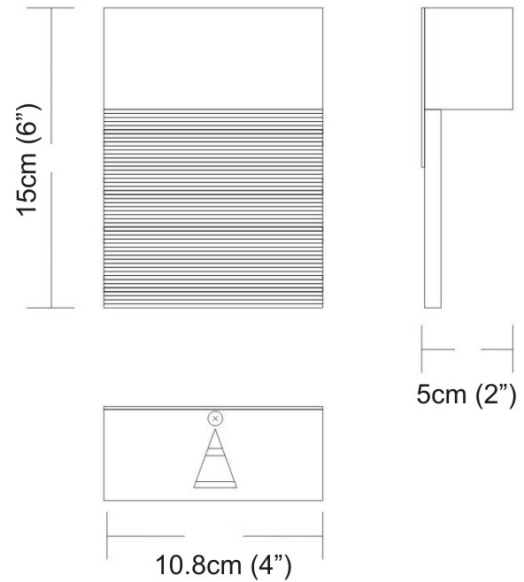

Date: \_\_\_\_\_ Project: \_\_\_\_\_

Fixture Type: \_\_\_\_\_ Specifier/Rep: \_\_\_\_\_

 Certified by  North American Standards

Exact Measurements: Metric

<b>Fixture Finish:</b>	Metallic Gray
<b>Lamp Type:</b>	T4 Halogen
<b>Lamp Base:</b>	G9
<b>Lamp Voltage:</b>	120Vac
<b>Number Of Lamps:</b>	1
<b>Max Wattage Per Lamp:</b>	35W
<b>Length:</b>	10.8cm / 4 1/4"
<b>Height:</b>	15cm / 6"
<b>Extension:</b>	5cm / 2"
<b>Weight:</b>	0.9 lbs / 0.41 kg

**Additional Details**
**Available Sizes and / or Lamping**

Mini - Wall [D9-3040] -- 10.8cm / 4 1/4" x 10.8cm / 4 1/4" - 1x35W - T4 Halogen - Metallic Gray