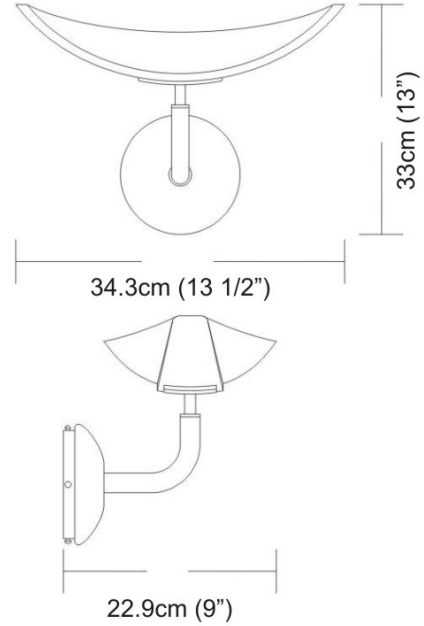

Date: _____ Project: _____

Fixture Type: _____ Specifier/Rep: _____

 Certified by  North American Standards

Exact Measurements: Metric

Quick Ship:	Yes
Fixture Finish:	Metallic Gray
Diffuser:	Frosted White Blown Glass
Lamp Type:	T3Q (119mm) Halogen
Lamp Base:	RSC (double ended)
Lamp Voltage:	120Vac
Number Of Lamps:	1
Max Wattage Per Lamp:	300W
Length:	34.3 cm / 13 1/2"
Height:	33cm / 13"
Extension:	22.9 cm / 9"
Weight:	6.94 lbs / 3.151 kg
End of Line:	Yes