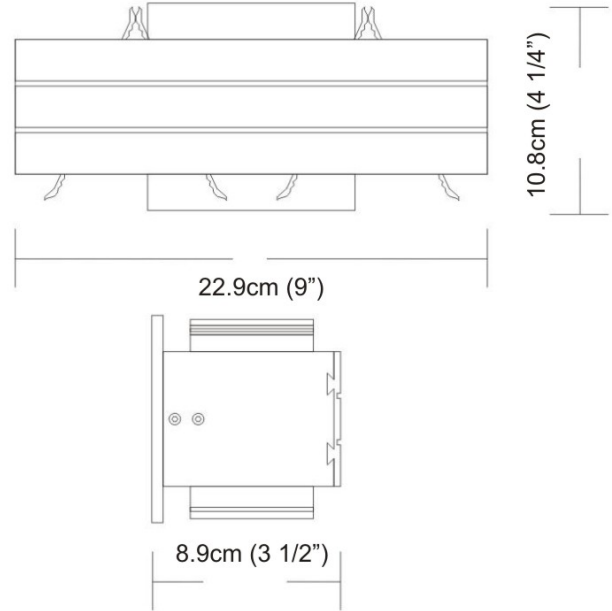

**Date:** \_\_\_\_\_ **Project:** \_\_\_\_\_

**Fixture Type:** \_\_\_\_\_ **Specifier/Rep:** \_\_\_\_\_

 Certified by  North American Standards

Exact Measurements: Metric

<b>Fixture Finish:</b>	Brushed Aluminum
<b>Lamp Type:</b>	T4 Halogen
<b>Lamp Base:</b>	G9
<b>Lamp Voltage:</b>	120Vac
<b>Number Of Lamps:</b>	2
<b>Max Wattage Per Lamp:</b>	60W
<b>Total Wattage:</b>	120W
<b>Length:</b>	22.9 cm / 9"
<b>Height:</b>	10.2 cm / 4"
<b>Extension:</b>	8.9cm / 3 1/2"
<b>Weight:</b>	2.7 lbs / 1.23 kg
<b>End of Line:</b>	Yes

**Additional Details**
**Available Sizes and / or Lamping**

- Paral.Lel - Wall [D9-3021] -- 88.9 cm / 35" x 10.2 cm / 4" - 1x39W - T5 Fluorescent - Brushed Aluminum
- Paral.Lel - Wall [D9-3022] -- 11.4cm / 4 1/2" x 8.9cm / 3 1/2" - 1x60W - T4 Halogen - Brushed Aluminum
- Paral.Lel - Wall [D9-3023] -- 22.9 cm / 9" x 8.9cm / 3 1/2" - 2x60W - T4 Halogen - Brushed Aluminum
- Paral.Lel - Wall [D9-3024] -- 33cm / 13" x 8.9cm / 3 1/2" - 3x60W - T4 Halogen - Brushed Aluminum
- Paral.Lel - Wall [D9-3024F113] -- 33cm / 13" x 8.9cm / 3 1/2" - 1x13W - T4 Fluorescent - Brushed Aluminum
- Paral.Lel - Wall [D9-3024F118] -- 33cm / 13" x 8.9cm / 3 1/2" - 1x18W - T4 Fluorescent - Brushed Aluminum
- Paral.Lel - Wall [D9-3024F126] -- 33cm / 13" x 8.9cm / 3 1/2" - 1x26W - T4 Fluorescent - Brushed Aluminum
- Paral.Lel - Wall [D9-3025] -- 11.4cm / 4 1/2" - 1x60W - T4 Halogen - Brushed Aluminum

**Coordinating Series**

**Paral.Lel - Wall**  
Model No: **D9-3026**

**Date:** \_\_\_\_\_ **Project:** \_\_\_\_\_

**Fixture Type:** \_\_\_\_\_ **Specifier/Rep:** \_\_\_\_\_

---

Paral.Lel - Wall

Paral.Lel - Suspension