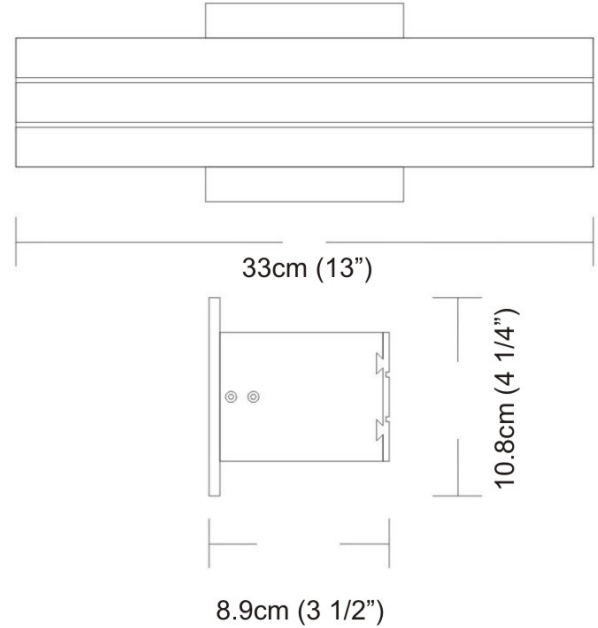

Date: _____ Project: _____

Fixture Type: _____ Specifier/Rep: _____

Certified by  North American Standards

Exact Measurements: Metric

Fixture Finish:	Brushed Aluminum
Lamp Type:	T4 Halogen
Lamp Base:	G9
Lamp Voltage:	120Vac
Number Of Lamps:	3
Max Wattage Per Lamp:	60W
Total Wattage:	180W
Length:	33cm / 13"
Height:	7.6cm / 3"
Extension:	8.9cm / 3 1/2"
Weight:	3.6 lbs / 1.63 kg

Additional Details

Available Sizes and / or Lamping

- Paral.Lel - Wall [D9-3021] -- 88.9 cm / 35" x 10.2 cm / 4" - 1x39W - T5 Fluorescent - Brushed Aluminum
- Paral.Lel - Wall [D9-3022] -- 11.4cm / 4 1/2" x 8.9cm / 3 1/2" - 1x60W - T4 Halogen - Brushed Aluminum
- Paral.Lel - Wall [D9-3023] -- 22.9 cm / 9" x 8.9cm / 3 1/2" - 2x60W - T4 Halogen - Brushed Aluminum
- Paral.Lel - Wall [D9-3024F113] -- 33cm / 13" x 8.9cm / 3 1/2" - 1x13W - T4 Fluorescent - Brushed Aluminum
- Paral.Lel - Wall [D9-3024F118] -- 33cm / 13" x 8.9cm / 3 1/2" - 1x18W - T4 Fluorescent - Brushed Aluminum
- Paral.Lel - Wall [D9-3024F126] -- 33cm / 13" x 8.9cm / 3 1/2" - 1x26W - T4 Fluorescent - Brushed Aluminum
- Paral.Lel - Wall [D9-3025] -- 11.4cm / 4 1/2" - 1x60W - T4 Halogen - Brushed Aluminum
- Paral.Lel - Wall [D9-3026] -- 22.9 cm / 9" x 8.9cm / 3 1/2" - 2x60W - T4 Halogen - Brushed Aluminum

Coordinating Series

Paral.Lel - Wall

Paral.Lel - Wall
Model No: **D9-3024**

Date: _____ **Project:** _____
Fixture Type: _____ **Specifier/Rep:** _____

Paral.Lel - Suspension