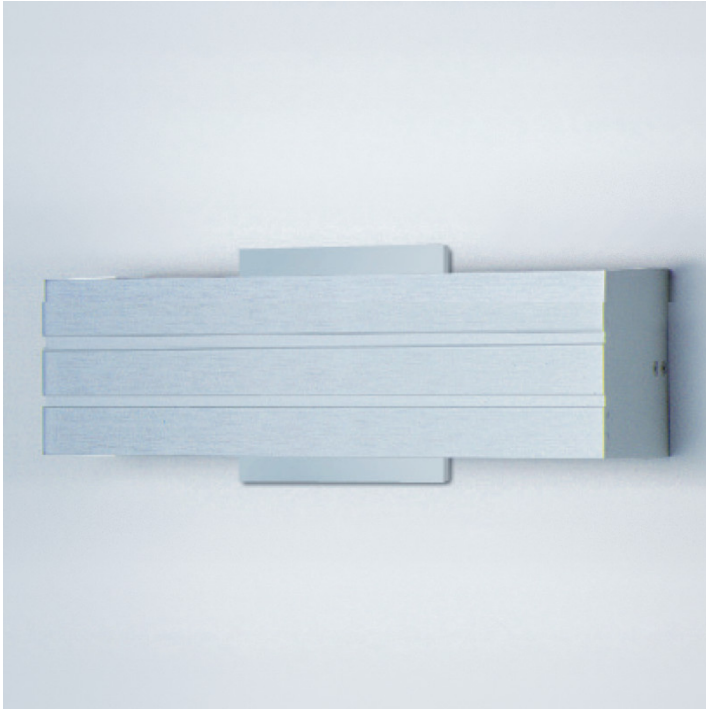

Date: _____ Project: _____

Fixture Type: _____ Specifier/Rep: _____

Certified by  North American Standards

Exact Measurements: Metric

Fixture Finish:	Brushed Aluminum
Lamp Type:	T4 Halogen
Lamp Base:	G9
Lamp Voltage:	120Vac
Number Of Lamps:	3
Max Wattage Per Lamp:	60W
Total Wattage:	180W
Length:	33cm / 13"
Height:	7.6cm / 3"
Extension:	8.9cm / 3 1/2"
Weight:	3.6 lbs / 1.63 kg

Additional Details

Available Sizes and / or Lamping

- Paral.Lel - Wall [D9-3021] -- 88.9 cm / 35" x 10.2 cm / 4" - 1x39W - T5 Fluorescent - Brushed Aluminum
- Paral.Lel - Wall [D9-3022] -- 11.4cm / 4 1/2" x 8.9cm / 3 1/2" - 1x60W - T4 Halogen - Brushed Aluminum
- Paral.Lel - Wall [D9-3023] -- 22.9 cm / 9" x 8.9cm / 3 1/2" - 2x60W - T4 Halogen - Brushed Aluminum
- Paral.Lel - Wall [D9-3024F113] -- 33cm / 13" x 8.9cm / 3 1/2" - 1x13W - T4 Fluorescent - Brushed Aluminum
- Paral.Lel - Wall [D9-3024F118] -- 33cm / 13" x 8.9cm / 3 1/2" - 1x18W - T4 Fluorescent - Brushed Aluminum
- Paral.Lel - Wall [D9-3024F126] -- 33cm / 13" x 8.9cm / 3 1/2" - 1x26W - T4 Fluorescent - Brushed Aluminum
- Paral.Lel - Wall [D9-3025] -- 11.4cm / 4 1/2" - 1x60W - T4 Halogen - Brushed Aluminum
- Paral.Lel - Wall [D9-3026] -- 22.9 cm / 9" x 8.9cm / 3 1/2" - 2x60W - T4 Halogen - Brushed Aluminum