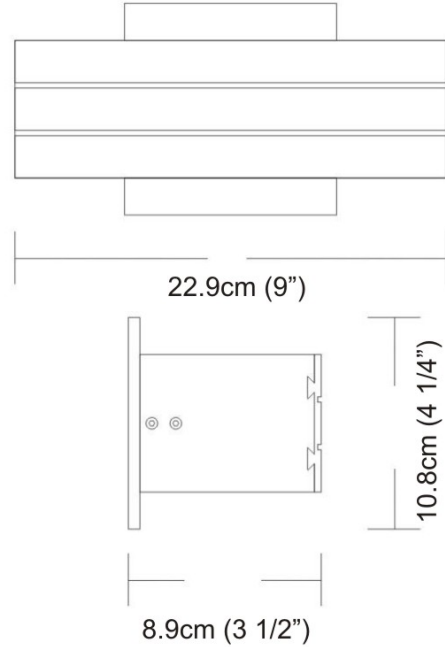

Date: \_\_\_\_\_ Project: \_\_\_\_\_

Fixture Type: \_\_\_\_\_ Specifier/Rep: \_\_\_\_\_

Certified by  North American Standards

Exact Measurements: Metric

<b>Fixture Finish:</b>	Brushed Aluminum
<b>Lamp Type:</b>	T4 Halogen
<b>Lamp Base:</b>	G9
<b>Lamp Voltage:</b>	120Vac
<b>Number Of Lamps:</b>	2
<b>Max Wattage Per Lamp:</b>	60W
<b>Total Wattage:</b>	120W
<b>Length:</b>	22.9 cm / 9"
<b>Height:</b>	7.6cm / 3"
<b>Extension:</b>	8.9cm / 3 1/2"
<b>Weight:</b>	2.7 lbs / 1.23 kg

**Additional Details**

**Available Sizes and / or Lamping**

- Paral.Lel - Wall [D9-3021] -- 88.9 cm / 35" x 10.2 cm / 4" - 1x39W - T5 Fluorescent - Brushed Aluminum
- Paral.Lel - Wall [D9-3022] -- 11.4cm / 4 1/2" x 8.9cm / 3 1/2" - 1x60W - T4 Halogen - Brushed Aluminum
- Paral.Lel - Wall [D9-3024] -- 33cm / 13" x 8.9cm / 3 1/2" - 3x60W - T4 Halogen - Brushed Aluminum
- Paral.Lel - Wall [D9-3024F113] -- 33cm / 13" x 8.9cm / 3 1/2" - 1x13W - T4 Fluorescent - Brushed Aluminum
- Paral.Lel - Wall [D9-3024F118] -- 33cm / 13" x 8.9cm / 3 1/2" - 1x18W - T4 Fluorescent - Brushed Aluminum
- Paral.Lel - Wall [D9-3024F126] -- 33cm / 13" x 8.9cm / 3 1/2" - 1x26W - T4 Fluorescent - Brushed Aluminum
- Paral.Lel - Wall [D9-3025] -- 11.4cm / 4 1/2" - 1x60W - T4 Halogen - Brushed Aluminum
- Paral.Lel - Wall [D9-3026] -- 22.9 cm / 9" x 8.9cm / 3 1/2" - 2x60W - T4 Halogen - Brushed Aluminum

**Coordinating Series**

Paral.Lel - Wall

**Paral.Lel - Wall**  
Model No: **D9-3023**

**Date:** \_\_\_\_\_ **Project:** \_\_\_\_\_  
**Fixture Type:** \_\_\_\_\_ **Specifier/Rep:** \_\_\_\_\_

Paral.Lel - Suspension