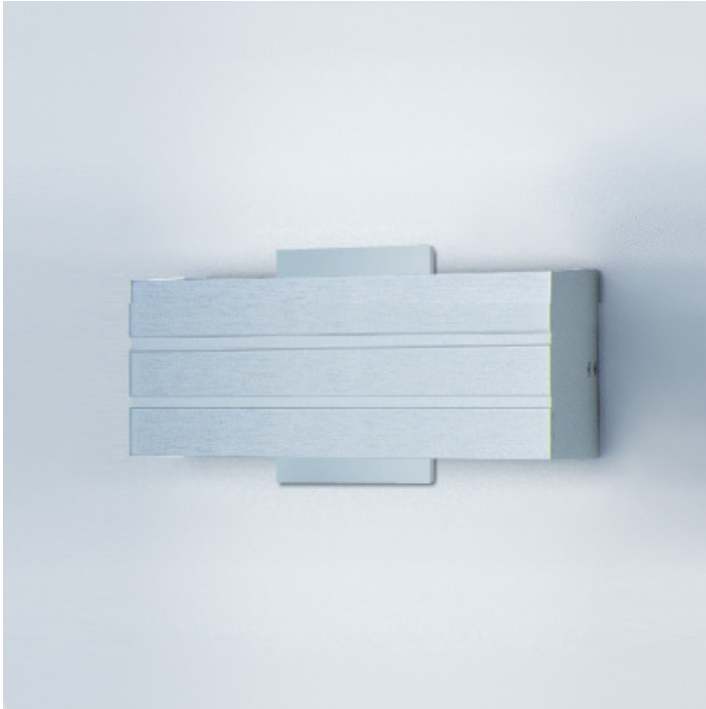

Date: \_\_\_\_\_ Project: \_\_\_\_\_

Fixture Type: \_\_\_\_\_ Specifier/Rep: \_\_\_\_\_

Certified by  North American Standards

Exact Measurements: Metric

<b>Fixture Finish:</b>	Brushed Aluminum
<b>Lamp Type:</b>	T4 Halogen
<b>Lamp Base:</b>	G9
<b>Lamp Voltage:</b>	120Vac
<b>Number Of Lamps:</b>	2
<b>Max Wattage Per Lamp:</b>	60W
<b>Total Wattage:</b>	120W
<b>Length:</b>	22.9 cm / 9"
<b>Height:</b>	7.6cm / 3"
<b>Extension:</b>	8.9cm / 3 1/2"
<b>Weight:</b>	2.7 lbs / 1.23 kg

**Additional Details**

**Available Sizes and / or Lamping**

- Paral.Lel - Wall [D9-3021] -- 88.9 cm / 35" x 10.2 cm / 4" - 1x39W - T5 Fluorescent - Brushed Aluminum
- Paral.Lel - Wall [D9-3022] -- 11.4cm / 4 1/2" x 8.9cm / 3 1/2" - 1x60W - T4 Halogen - Brushed Aluminum
- Paral.Lel - Wall [D9-3024] -- 33cm / 13" x 8.9cm / 3 1/2" - 3x60W - T4 Halogen - Brushed Aluminum
- Paral.Lel - Wall [D9-3024F113] -- 33cm / 13" x 8.9cm / 3 1/2" - 1x13W - T4 Fluorescent - Brushed Aluminum
- Paral.Lel - Wall [D9-3024F118] -- 33cm / 13" x 8.9cm / 3 1/2" - 1x18W - T4 Fluorescent - Brushed Aluminum
- Paral.Lel - Wall [D9-3024F126] -- 33cm / 13" x 8.9cm / 3 1/2" - 1x26W - T4 Fluorescent - Brushed Aluminum
- Paral.Lel - Wall [D9-3025] -- 11.4cm / 4 1/2" - 1x60W - T4 Halogen - Brushed Aluminum
- Paral.Lel - Wall [D9-3026] -- 22.9 cm / 9" x 8.9cm / 3 1/2" - 2x60W - T4 Halogen - Brushed Aluminum