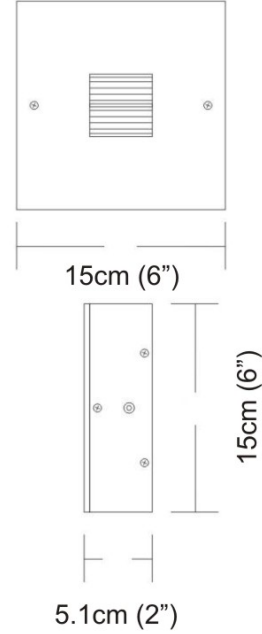

Date: _____ Project: _____

Fixture Type: _____ Specifier/Rep: _____

Certified by  North American Standards

Exact Measurements: Metric

Fixture Finish:	Brushed Aluminum
Lamp Type:	T3Q/3 (79mm) Halogen
Lamp Base:	RSC (double ended)
Lamp Voltage:	120Vac
Number Of Lamps:	2
Max Wattage Per Lamp:	75W
Total Wattage:	150W
Width:	15cm / 6"
Length:	15cm / 6"
Height:	15cm / 6"
Extension:	5cm / 2"
Weight:	1.98 lbs / 0.899 kg

Additional Details

Available Sizes and / or Lamping

- Finestra - Wall [D9-3014] -- 61cm / 24" x 5cm / 2" - 2x24W - T5 Fluorescent - Brushed Aluminum
- Finestra - Wall [D9-3016] -- 121.9 cm / 48" x 5cm / 2" - 2x54W - T5 Fluorescent - Brushed Aluminum
- Finestra - Wall [D9-3019] -- 25.4cm / 10" x 15cm / 6" - 2x100W - T3Q (119mm) - Brushed Aluminum
- Finestra - Wall [D9-3154] -- 62cm / 24 7/16" - 2x24W - T5 Fluorescent - White
- Finestra - Wall [D9-3155] -- 92cm / 36 1/4" - 2x39W - T5 Fluorescent - White
- Finestra - Wall [D9-3156] -- 122cm / 48 1/16" - 2x54W - T5 Fluorescent - White