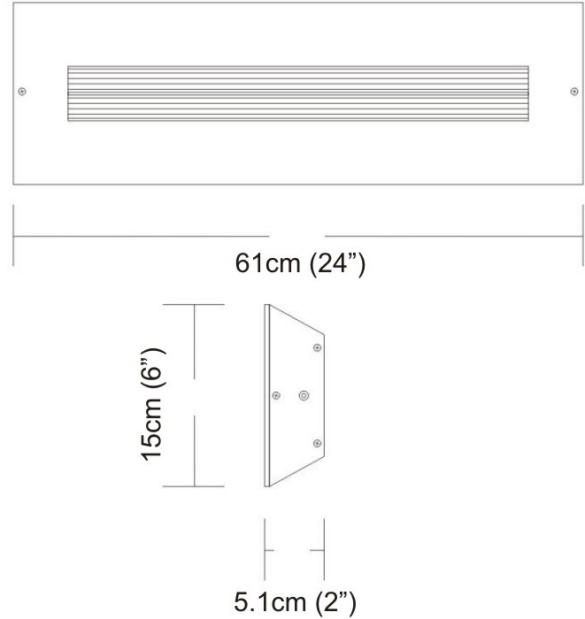

Date: \_\_\_\_\_ Project: \_\_\_\_\_

Fixture Type: \_\_\_\_\_ Specifier/Rep: \_\_\_\_\_

 Certified by  North American Standards

Exact Measurements: Metric

<b>Fixture Finish:</b>	Brushed Aluminum
<b>Lamp Type:</b>	T5 Fluorescent
<b>Lamp Base:</b>	G5 Bi-pin
<b>Lamp Voltage:</b>	120Vac
<b>Number Of Lamps:</b>	2
<b>Max Wattage Per Lamp:</b>	24W
<b>Total Wattage:</b>	48W
<b>Length:</b>	61cm / 24"
<b>Height:</b>	15cm / 6"
<b>Extension:</b>	5cm / 2"
<b>Weight:</b>	4.5 lbs / 2.04 kg

**Additional Details**
**Available Sizes and / or Lamping**

- Finestra - Wall [D9-3016] -- 121.9 cm / 48" x 5cm / 2" - 2x54W - T5 Fluorescent - Brushed Aluminum
- Finestra - Wall [D9-3018] -- 15cm / 6" x 15cm / 6" - 2x75W - T3Q/3 (79mm) Halogen - Brushed Aluminum
- Finestra - Wall [D9-3019] -- 25.4cm / 10" x 15cm / 6" - 2x100W - T3Q (119mm) - Brushed Aluminum
- Finestra - Wall [D9-3154] -- 62cm / 24 7/16" - 2x24W - T5 Fluorescent - White
- Finestra - Wall [D9-3155] -- 92cm / 36 1/4" - 2x39W - T5 Fluorescent - White
- Finestra - Wall [D9-3156] -- 122cm / 48 1/16" - 2x54W - T5 Fluorescent - White