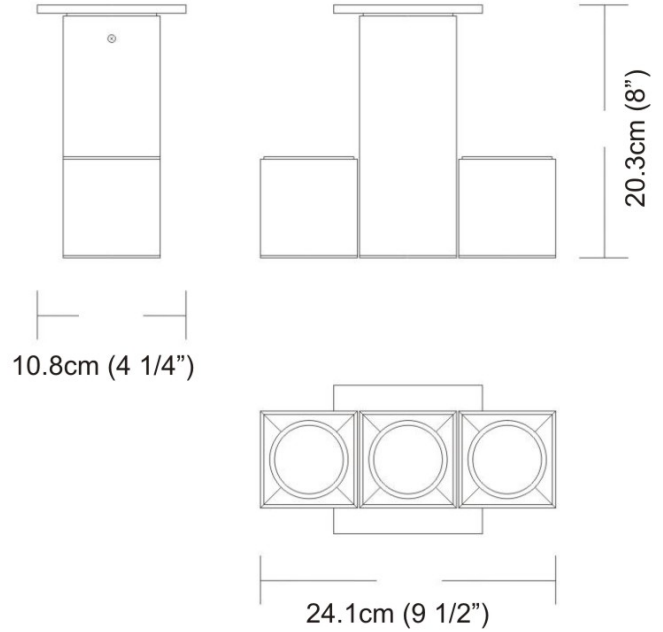

Date: _____ Project: _____
 Fixture Type: _____ Specifier/Rep: _____

Certified by  North American Standards

Exact Measurements: Metric

Fixture Finish:	Brushed Aluminum
Lamp Type:	MR20 Halogen
Lamp Base:	GU10
Lamp Voltage:	120Vac
Number Of Lamps:	3
Max Wattage Per Lamp:	75W
Total Wattage:	225W
Width:	10.8cm / 4 1/4"
Length:	24.1cm / 9 1/2"
Height:	20.3cm / 8"
Weight:	3.6 lbs / 1.63 kg

Additional Details

Available Sizes and / or Lamping

- Dau Spot - Ceiling [D9-2014] -- 10.8cm / 4 1/4" x 10.8cm / 4 1/4" - 1x75W - MR20 Halogen - Brushed Aluminum
- Dau Spot - Ceiling [D9-2016] -- 30.5cm / 12" x 10.8cm / 4 1/4" - 2x75W - MR20 Halogen - Brushed Aluminum
- Dau Spot - Ceiling [D9-2017] -- 52cm / 20 1/2" x 10.8cm / 4 1/4" - 3x75W - MR20 Halogen - Brushed Aluminum
- Dau Spot - Ceiling [D9-2018] -- 75cm / 29 1/2" x 10.8cm / 4 1/4" - 4x75W - MR20 Halogen - Brushed Aluminum
- Dau Spot - Ceiling [D9-2019] -- 10.8cm / 4 1/4" x 10.8cm / 4 1/4" - 1x75W - MR20 Halogen - Brushed Aluminum
- Dau Spot - Ceiling [D9-2020] -- 11 3/4" x 11 3/4" - 4x75W - MR20 Halogen - Brushed Aluminum
- Dau Spot - Ceiling [D9-2028] -- 10.8cm / 4 1/4" x 10.8cm / 4 1/4" - 1x75W - MR20 Halogen - Brushed Aluminum
- Dau Spot - Ceiling [D9-2029] -- 16.2cm / 6 1/4" x 10.8cm / 4 1/4" - 2x75W - MR20 Halogen - Brushed Aluminum
- Dau Spot - Ceiling [D9-2052] -- 10.8cm / 4 1/4" x 10.8cm / 4 1/4" - 1x75W - MR20 Halogen - Black Satin Aluminum
- Dau Spot - Ceiling [D9-2061] -- 10.8cm / 4 1/4" x 10.8cm / 4 1/4" - 1x75W - MR20 Halogen - White