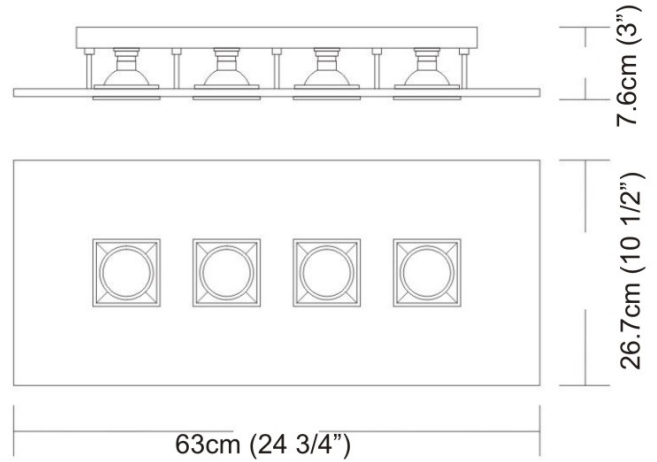

Date: _____ Project: _____

Fixture Type: _____ Specifier/Rep: _____

 Certified by  North American Standards

Exact Measurements: Metric

Fixture Finish:	Metallic Gray
Lamp Type:	MR20 Halogen
Lamp Base:	GU10
Lamp Voltage:	120Vac
Number Of Lamps:	4
Max Wattage Per Lamp:	75W
Total Wattage:	300W
Width:	26.7cm / 10 1/2"
Length:	63cm / 24 3/4"
Height:	7.6cm / 3"
Weight:	7.2 lbs / 3.27 kg

Additional Details
Available Sizes and / or Lamping

- Polifemo - Ceiling [D9-2021] -- 10 1/2" x 15 1/2" - 2x75W - MR20 Halogen - Metallic Gray
- Polifemo - Ceiling [D9-2023] -- 17 1/2" x 17 1/2" - 4x75W - MR20 Halogen - Metallic Gray
- Polifemo - Ceiling [D9-2032] -- 26.7cm / 10 1/2" x 100cm / 39" - 5x75W - MR20 Halogen - Brushed Aluminum
- Polifemo - Ceiling [D9-2051] -- 20.3cm / 8" x 20.3cm / 8" - 1x75W - MR20 Halogen - Metallic Gray
- Polifemo - Ceiling [D9-2062] -- 39cm / 15 1/3" x 27cm / 10 3/5" - 2x75W - MR20 Halogen - White
- Polifemo - Ceiling [D9-2063] -- 63cm / 24 3/4" x 27cm / 10 3/5" - 4x75W - MR20 Halogen - White
- Polifemo - Ceiling [D9-2064] -- 45cm / 17 1/2" x 45cm / 17 1/2" - 4x75W - MR20 Halogen - White
- Polifemo - Ceiling [D9-2065] -- 100cm / 39" x 27cm / 10 3/5" - 5x75W - MR20 Halogen - White
- Polifemo - Ceiling [D9-2066] -- 20cm / 7 4/5" x 20cm / 7 4/5" - 1x75W - MR20 Halogen - White

Alternative Finish Models

Polifemo - Ceiling
Model No: **D9-2022**

Date: _____ **Project:** _____

Fixture Type: _____ **Specifier/Rep:** _____

Polifemo - Ceiling [D9-2063] -- 63cm / 24 3/4" x 27cm / 10 3/5" - 4x75W - MR20 Halogen - White