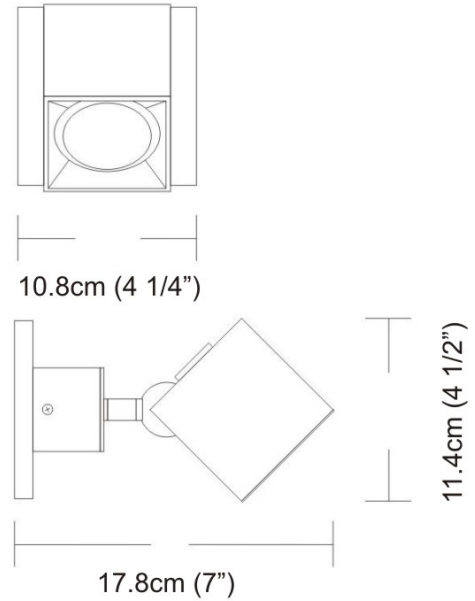

Date: _____ Project: _____

Fixture Type: _____ Specifier/Rep: _____

Certified by  North American Standards

Exact Measurements: Metric

Fixture Finish:	Brushed Aluminum
Lamp Type:	MR20 Halogen
Lamp Base:	GU10
Lamp Voltage:	120Vac
Number Of Lamps:	1
Max Wattage Per Lamp:	75W
Width:	10.8cm / 4 1/4"
Length:	10.8cm / 4 1/4"
Height:	11.4cm / 4 1/2"
Extension:	17.8cm / 7"
Weight:	1.8 lbs / 0.82 kg

Additional Details

Available Sizes and / or Lamping

- Dau Spot - Ceiling [D9-2014] -- 10.8cm / 4 1/4" x 10.8cm / 4 1/4" - 1x75W - MR20 Halogen - Brushed Aluminum
- Dau Spot - Ceiling [D9-2016] -- 30.5cm / 12" x 10.8cm / 4 1/4" - 2x75W - MR20 Halogen - Brushed Aluminum
- Dau Spot - Ceiling [D9-2017] -- 52cm / 20 1/2" x 10.8cm / 4 1/4" - 3x75W - MR20 Halogen - Brushed Aluminum
- Dau Spot - Ceiling [D9-2018] -- 75cm / 29 1/2" x 10.8cm / 4 1/4" - 4x75W - MR20 Halogen - Brushed Aluminum
- Dau Spot - Ceiling [D9-2020] -- 11 3/4" x 11 3/4" - 4x75W - MR20 Halogen - Brushed Aluminum
- Dau Spot - Ceiling [D9-2028] -- 10.8cm / 4 1/4" x 10.8cm / 4 1/4" - 1x75W - MR20 Halogen - Brushed Aluminum
- Dau Spot - Ceiling [D9-2029] -- 16.2cm / 6 1/4" x 10.8cm / 4 1/4" - 2x75W - MR20 Halogen - Brushed Aluminum
- Dau Spot - Ceiling [D9-2030] -- 24.1cm / 9 1/2" x 10.8cm / 4 1/4" - 3x75W - MR20 Halogen - Brushed Aluminum
- Dau Spot - Ceiling [D9-2052] -- 10.8cm / 4 1/4" x 10.8cm / 4 1/4" - 1x75W - MR20 Halogen - Black Satin Aluminum
- Dau Spot - Ceiling [D9-2061] -- 10.8cm / 4 1/4" x 10.8cm / 4 1/4" - 1x75W - MR20 Halogen - White