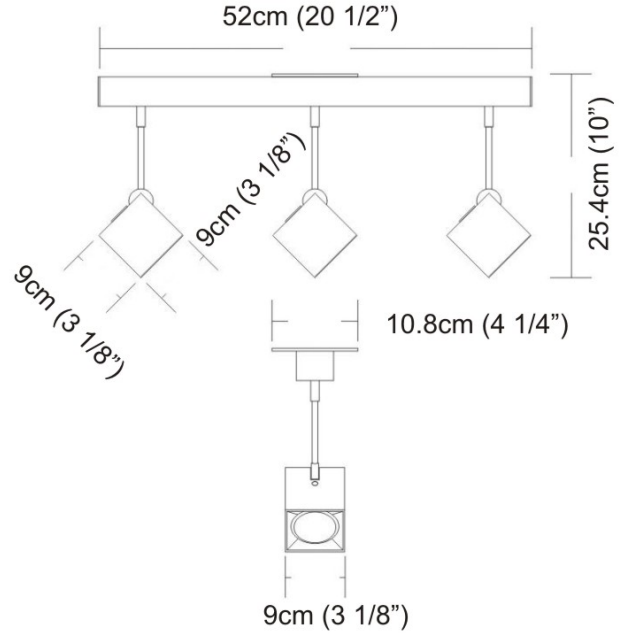

Date: _____ Project: _____

Fixture Type: _____ Specifier/Rep: _____

Certified by  North American Standards

Exact Measurements: Metric

Fixture Finish:	Brushed Aluminum
Lamp Type:	MR20 Halogen
Lamp Base:	GU10
Lamp Voltage:	120Vac
Number Of Lamps:	3
Max Wattage Per Lamp:	75W
Total Wattage:	225W
Width:	10.8cm / 4 1/4"
Length:	52cm / 20 1/2"
Height:	25.4cm / 10"

Additional Details

Available Sizes and / or Lamping

- Dau Spot - Ceiling [D9-2014] -- 10.8cm / 4 1/4" x 10.8cm / 4 1/4" - 1x75W - MR20 Halogen - Brushed Aluminum
- Dau Spot - Ceiling [D9-2016] -- 30.5cm / 12" x 10.8cm / 4 1/4" - 2x75W - MR20 Halogen - Brushed Aluminum
- Dau Spot - Ceiling [D9-2018] -- 75cm / 29 1/2" x 10.8cm / 4 1/4" - 4x75W - MR20 Halogen - Brushed Aluminum
- Dau Spot - Ceiling [D9-2019] -- 10.8cm / 4 1/4" x 10.8cm / 4 1/4" - 1x75W - MR20 Halogen - Brushed Aluminum
- Dau Spot - Ceiling [D9-2020] -- 11 3/4" x 11 3/4" - 4x75W - MR20 Halogen - Brushed Aluminum
- Dau Spot - Ceiling [D9-2028] -- 10.8cm / 4 1/4" x 10.8cm / 4 1/4" - 1x75W - MR20 Halogen - Brushed Aluminum
- Dau Spot - Ceiling [D9-2029] -- 16.2cm / 6 1/4" x 10.8cm / 4 1/4" - 2x75W - MR20 Halogen - Brushed Aluminum
- Dau Spot - Ceiling [D9-2030] -- 24.1cm / 9 1/2" x 10.8cm / 4 1/4" - 3x75W - MR20 Halogen - Brushed Aluminum
- Dau Spot - Ceiling [D9-2052] -- 10.8cm / 4 1/4" x 10.8cm / 4 1/4" - 1x75W - MR20 Halogen - Black Satin Aluminum
- Dau Spot - Ceiling [D9-2061] -- 10.8cm / 4 1/4" x 10.8cm / 4 1/4" - 1x75W - MR20 Halogen - White