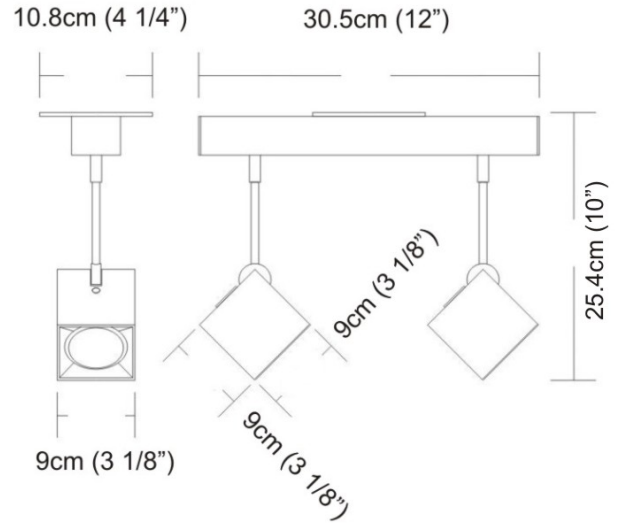

Date: _____ **Project:** _____

Fixture Type: _____ **Specifier/Rep:** _____

 Certified by  North American Standards

Exact Measurements: Metric

Fixture Finish:	Brushed Aluminum
Lamp Type:	MR20 Halogen
Lamp Base:	GU10
Lamp Voltage:	120Vac
Number Of Lamps:	2
Max Wattage Per Lamp:	75W
Total Wattage:	150W
Width:	10.8cm / 4 1/4"
Length:	30.5cm / 12"
Height:	25.4cm / 10"

Additional Details
Available Sizes and / or Lamping

- Dau Spot - Ceiling [D9-2014] -- 10.8cm / 4 1/4" x 10.8cm / 4 1/4" - 1x75W - MR20 Halogen - Brushed Aluminum
- Dau Spot - Ceiling [D9-2017] -- 52cm / 20 1/2" x 10.8cm / 4 1/4" - 3x75W - MR20 Halogen - Brushed Aluminum
- Dau Spot - Ceiling [D9-2018] -- 75cm / 29 1/2" x 10.8cm / 4 1/4" - 4x75W - MR20 Halogen - Brushed Aluminum
- Dau Spot - Ceiling [D9-2019] -- 10.8cm / 4 1/4" x 10.8cm / 4 1/4" - 1x75W - MR20 Halogen - Brushed Aluminum
- Dau Spot - Ceiling [D9-2020] -- 11 3/4" x 11 3/4" - 4x75W - MR20 Halogen - Brushed Aluminum
- Dau Spot - Ceiling [D9-2028] -- 10.8cm / 4 1/4" x 10.8cm / 4 1/4" - 1x75W - MR20 Halogen - Brushed Aluminum
- Dau Spot - Ceiling [D9-2029] -- 16.2cm / 6 1/4" x 10.8cm / 4 1/4" - 2x75W - MR20 Halogen - Brushed Aluminum
- Dau Spot - Ceiling [D9-2030] -- 24.1cm / 9 1/2" x 10.8cm / 4 1/4" - 3x75W - MR20 Halogen - Brushed Aluminum
- Dau Spot - Ceiling [D9-2052] -- 10.8cm / 4 1/4" x 10.8cm / 4 1/4" - 1x75W - MR20 Halogen - Black Satin Aluminum
- Dau Spot - Ceiling [D9-2061] -- 10.8cm / 4 1/4" x 10.8cm / 4 1/4" - 1x75W - MR20 Halogen - White