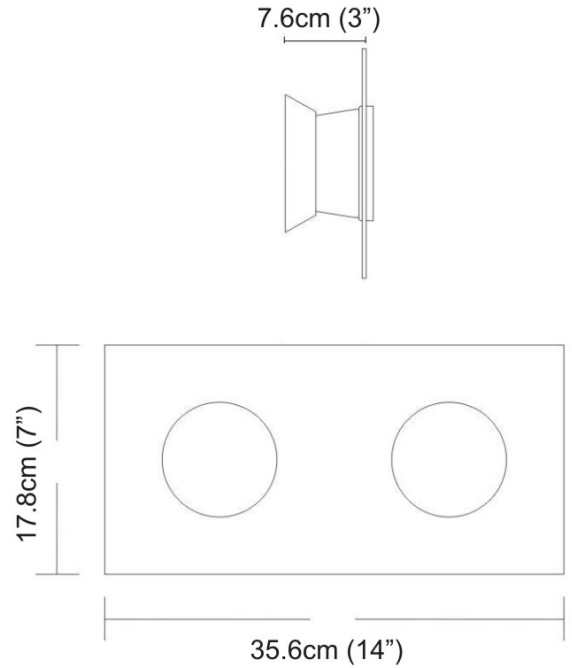

Date: \_\_\_\_\_ Project: \_\_\_\_\_

Fixture Type: \_\_\_\_\_ Specifier/Rep: \_\_\_\_\_

 Certified by  North American Standards

Exact Measurements: Metric

<b>Fixture Finish:</b>	Brushed Aluminum
<b>Diffuser:</b>	White Blown Glass
<b>Lamp Type:</b>	T4 Halogen
<b>Lamp Base:</b>	G9
<b>Lamp Voltage:</b>	120Vac
<b>Number Of Lamps:</b>	2
<b>Max Wattage Per Lamp:</b>	35W
<b>Total Wattage:</b>	80W
<b>Width:</b>	17.8cm / 7"
<b>Length:</b>	35.6cm / 14"
<b>Height:</b>	17.8cm / 7"
<b>Extension:</b>	7.6cm / 3"
<b>Weight:</b>	4.17 lbs / 1.893 kg

**Additional Details**
**Available Sizes and / or Lamping**

Duo - Ceiling [D9-2009] -- 20.3cm / 8" - 1x35W - T4 Halogen - Brushed Aluminum

Duo - Ceiling [D9-2010] -- 17.8cm / 7" x 17.8cm / 7" - 1x35W - T4 Halogen - Brushed Aluminum