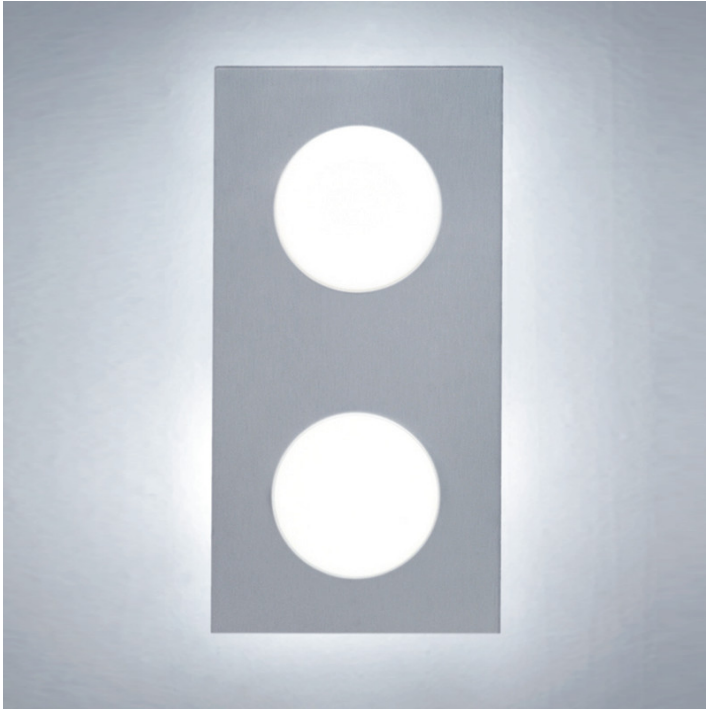

Date: \_\_\_\_\_ Project: \_\_\_\_\_

Fixture Type: \_\_\_\_\_ Specifier/Rep: \_\_\_\_\_

 Certified by  North American Standards

Exact Measurements: Metric

<b>Fixture Finish:</b>	Brushed Aluminum
<b>Diffuser:</b>	White Blown Glass
<b>Lamp Type:</b>	T4 Halogen
<b>Lamp Base:</b>	G9
<b>Lamp Voltage:</b>	120Vac
<b>Number Of Lamps:</b>	2
<b>Max Wattage Per Lamp:</b>	35W
<b>Total Wattage:</b>	80W
<b>Width:</b>	17.8cm / 7"
<b>Length:</b>	35.6cm / 14"
<b>Height:</b>	17.8cm / 7"
<b>Extension:</b>	7.6cm / 3"
<b>Weight:</b>	4.17 lbs / 1.893 kg

**Additional Details**
**Available Sizes and / or Lamping**

Duo - Ceiling [D9-2009] -- 20.3cm / 8" - 1x35W - T4 Halogen - Brushed Aluminum

Duo - Ceiling [D9-2010] -- 17.8cm / 7" x 17.8cm / 7" - 1x35W - T4 Halogen - Brushed Aluminum