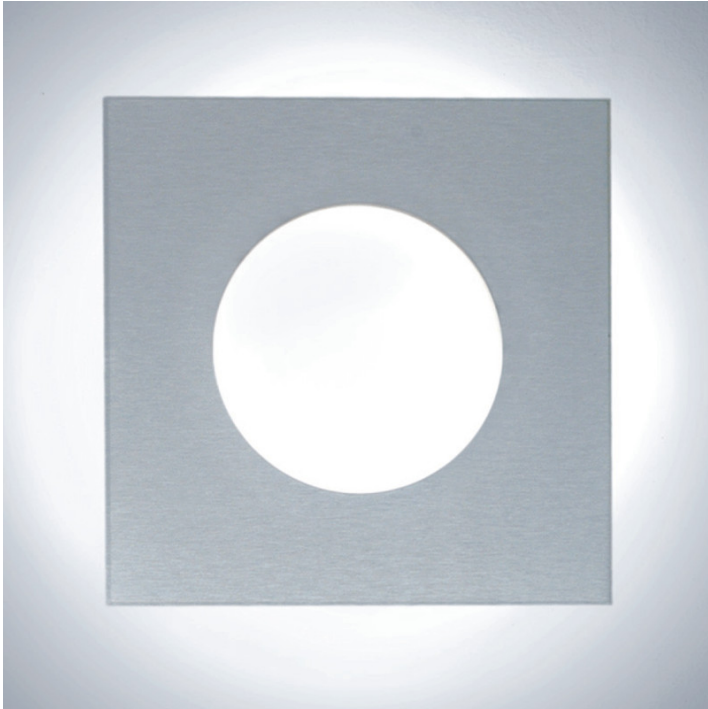

Date: _____ Project: _____

Fixture Type: _____ Specifier/Rep: _____

Certified by  North American Standards

Exact Measurements: Metric

Fixture Finish:	Brushed Aluminum
Diffuser:	White Blown Glass
Lamp Type:	T4 Halogen
Lamp Base:	G9
Lamp Voltage:	120Vac
Number Of Lamps:	1
Max Wattage Per Lamp:	35W
Width:	17.8cm / 7"
Length:	17.8cm / 7"
Height:	17.8cm / 7"
Extension:	7.6cm / 3"
Weight:	2.7 lbs / 1.23 kg

Additional Details

Available Sizes and / or Lamping

- Duo - Ceiling [D9-2009] -- 20.3cm / 8" - 1x35W - T4 Halogen - Brushed Aluminum
- Duo - Ceiling [D9-2011] -- 35.6cm / 14" x 17.8cm / 7" - 2x35W - T4 Halogen - Brushed Aluminum