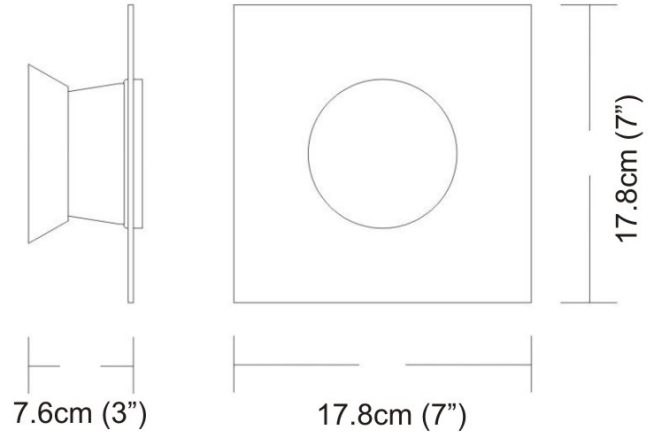

Date: _____ Project: _____

Fixture Type: _____ Specifier/Rep: _____

Certified by  North American Standards

Exact Measurements: Metric

Fixture Finish:	Brushed Aluminum
Diffuser:	White Blown Glass
Lamp Type:	T4 Halogen
Lamp Base:	G9
Lamp Voltage:	120Vac
Number Of Lamps:	1
Max Wattage Per Lamp:	35W
Width:	17.8cm / 7"
Length:	17.8cm / 7"
Height:	17.8cm / 7"
Extension:	7.6cm / 3"
Weight:	2.7 lbs / 1.23 kg

Additional Details

Available Sizes and / or Lamping

- Duo - Ceiling [D9-2009] -- 20.3cm / 8" - 1x35W - T4 Halogen - Brushed Aluminum
- Duo - Ceiling [D9-2011] -- 35.6cm / 14" x 17.8cm / 7" - 2x35W - T4 Halogen - Brushed Aluminum