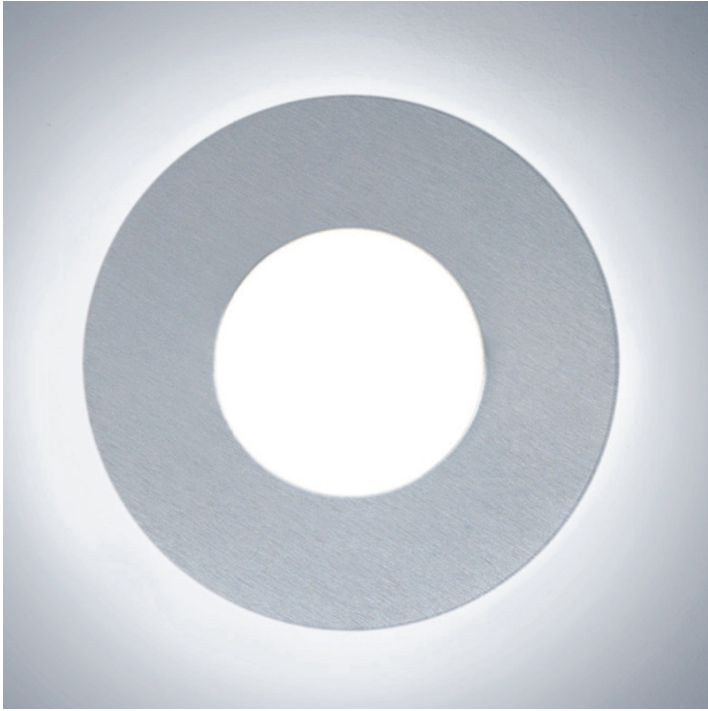

Date: _____ Project: _____

Fixture Type: _____ Specifier/Rep: _____

Certified by  North American Standards

Exact Measurements: Metric

Fixture Finish:	Brushed Aluminum
Diffuser:	White Blown Glass
Lamp Type:	T4 Halogen
Lamp Base:	G9
Lamp Voltage:	120Vac
Number Of Lamps:	1
Max Wattage Per Lamp:	35W
Diameter:	20.3cm / 8"
Height:	20.3cm / 8"
Extension:	7.6cm / 3"
Weight:	2.7 lbs / 1.23 kg

Additional Details

Available Sizes and / or Lamping

- Duo - Ceiling [D9-2010] -- 17.8cm / 7" x 17.8cm / 7" - 1x35W - T4 Halogen - Brushed Aluminum
- Duo - Ceiling [D9-2011] -- 35.6cm / 14" x 17.8cm / 7" - 2x35W - T4 Halogen - Brushed Aluminum