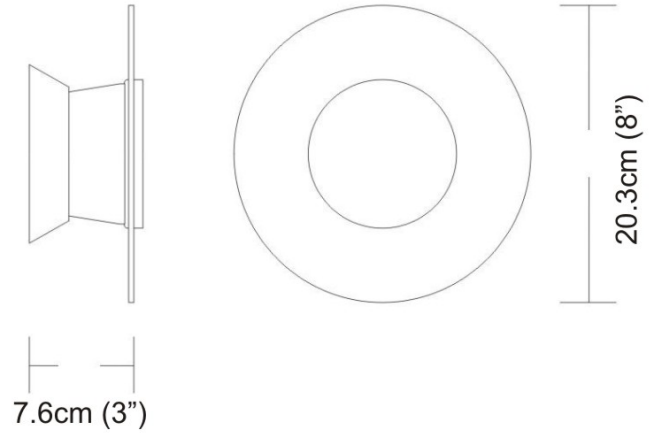

Date: _____ Project: _____

Fixture Type: _____ Specifier/Rep: _____

Certified by  North American Standards

Exact Measurements: Metric

Fixture Finish:	Brushed Aluminum
Diffuser:	White Blown Glass
Lamp Type:	T4 Halogen
Lamp Base:	G9
Lamp Voltage:	120Vac
Number Of Lamps:	1
Max Wattage Per Lamp:	35W
Diameter:	20.3cm / 8"
Height:	20.3cm / 8"
Extension:	7.6cm / 3"
Weight:	2.7 lbs / 1.23 kg

Additional Details

Available Sizes and / or Lamping

- Duo - Ceiling [D9-2010] -- 17.8cm / 7" x 17.8cm / 7" - 1x35W - T4 Halogen - Brushed Aluminum
- Duo - Ceiling [D9-2011] -- 35.6cm / 14" x 17.8cm / 7" - 2x35W - T4 Halogen - Brushed Aluminum