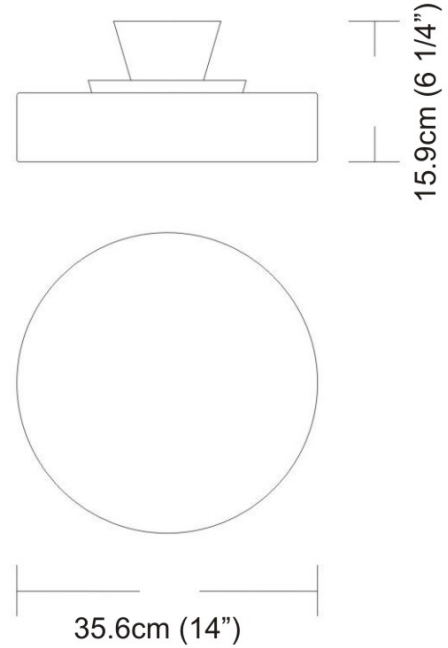

Date: \_\_\_\_\_ Project: \_\_\_\_\_

Fixture Type: \_\_\_\_\_ Specifier/Rep: \_\_\_\_\_

 Certified by  North American Standards

Exact Measurements: Metric

<b>Fixture Finish:</b>	Brushed Nickel
<b>Diffuser:</b>	White Blown Glass
<b>Lamp Type:</b>	T3Q/3 (79mm) Halogen
<b>Lamp Base:</b>	RSC (double ended)
<b>Lamp Voltage:</b>	120Vac
<b>Number Of Lamps:</b>	1
<b>Max Wattage Per Lamp:</b>	150W
<b>Diameter:</b>	35.6cm / 14"
<b>Height:</b>	15.9cm / 6 1/4"
<b>Extension:</b>	16.5cm / 6 1/2"
<b>Weight:</b>	10.8 lbs / 4.90 kg

**Additional Details**
**Available Sizes and / or Lamping**

- Rondo - Ceiling [D9-2004F213] -- 35.6cm / 14" - 2x13W - T4 Fluorescent - Brushed Nickel
- Rondo - Ceiling [D9-2004F218] -- 35.6cm / 14" - 2x18W - T4 Fluorescent - Brushed Nickel
- Rondo - Ceiling [D9-2050] -- 44.5cm / 17 1/2" - 1x300W - T3Q (119mm) Halogen - White
- Rondo - Ceiling [D9-2050F213] -- 44.5cm / 17 1/2" - 2x13W - T4 Fluorescent - White
- Rondo - Ceiling [D9-2050F218] -- 44.5cm / 17 1/2" - 2x18W - T4 Fluorescent - White
- Rondo - Ceiling [D9-2050F226] -- 44.5cm / 17 1/2" - 2x26W - T4 Fluorescent - White