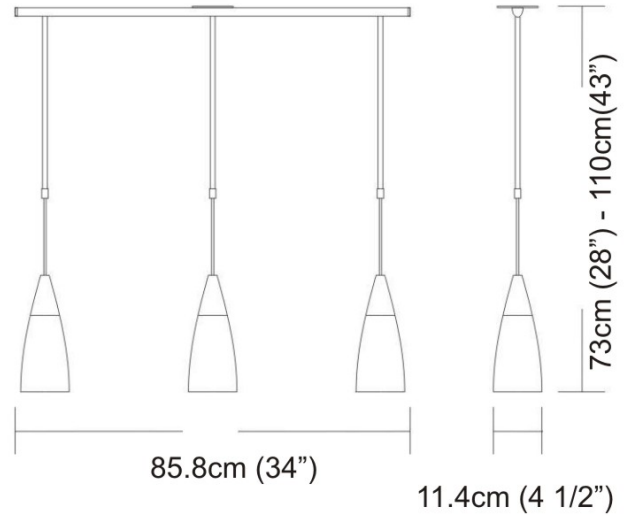

Date: _____ Project: _____

Fixture Type: _____ Specifier/Rep: _____

 Certified by  North American Standards

Exact Measurements: Metric

Quick Ship:	Yes
Fixture Finish:	Chrome
Diffuser:	Blue Blown Glass
Lamp Type:	A19 Medium Incandescent
Lamp Base:	E26 medium
Lamp Voltage:	120Vac
Number Of Lamps:	3
Max Wattage Per Lamp:	60W
Total Wattage:	180W
Width:	10.8cm / 4 1/4"
Length:	85.8cm / 34"
Height:	73cm / 28" - 110cm / 43"
Max.Overall Height:	109.2cm / 43"
Weight:	11.7 lbs / 5.31 kg
End of Line:	Yes

Additional Details
Ships within 2-5 business days.. Fixture height is adjustable from 73cm / 28" to 110cm / 43"