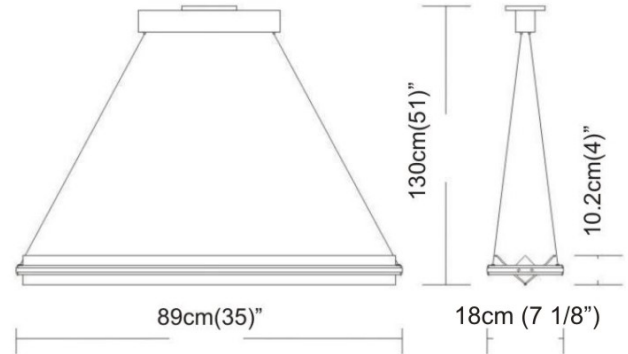

Date: _____ Project: _____
 Fixture Type: _____ Specifier/Rep: _____

 Certified by  North American Standards

Exact Measurements: Metric

Quick Ship:	Yes
Fixture Finish:	Brushed Aluminum
Fixture Material:	Yes
Lamp Type:	T5 Fluorescent
Lamp Base:	G5 Bi-pin
Lamp Voltage:	120Vac
Number Of Lamps:	1
Max Wattage Per Lamp:	39W
Width:	18cm / 7 1/8"
Length:	89cm / 35"
Height:	130cm / 51"
Max.Overall Height:	129.5cm / 51"
Weight:	13.5 lbs / 6.13 kg
End of Line:	Yes