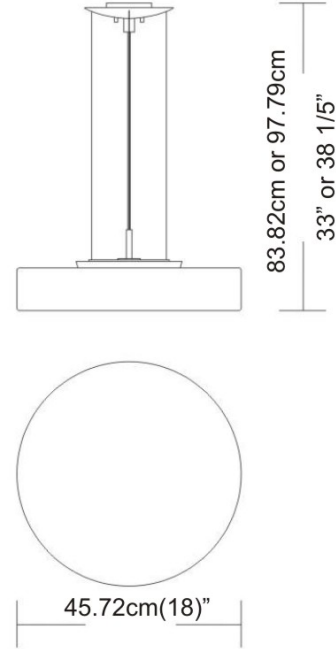

Date: _____ Project: _____

Fixture Type: _____ Specifier/Rep: _____

 Certified by  North American Standards

Exact Measurements: Metric

Fixture Finish:	Brushed Nickel
Diffuser:	White Blown Glass
Lamp Type:	T3Q (119mm) Halogen
Lamp Base:	RSC (double ended)
Lamp Voltage:	120Vac
Number Of Lamps:	1
Max Wattage Per Lamp:	300W
Diameter:	45cm / 18"
Height:	70cm / 33" or 150cm / 59 1/16"
Max.Overall Height:	150cm / 59 1/16"
Weight:	13.5 lbs / 6.13 kg

Additional Details

Fixture height is 70cm / 33" or 150cm / 59 1/16"

Available Sizes and / or Lamping

- Rondo - Suspension [D9-1008F213] -- 45cm / 18" - 2x13W - T4 Fluorescent - Brushed Nickel
- Rondo - Suspension [D9-1008F218] -- 45cm / 18" - 2x18W - T4 Fluorescent - Brushed Nickel
- Rondo - Suspension [D9-1008F224] -- 45cm / 18" - 2x24W - T4 Fluorescent - Brushed Nickel