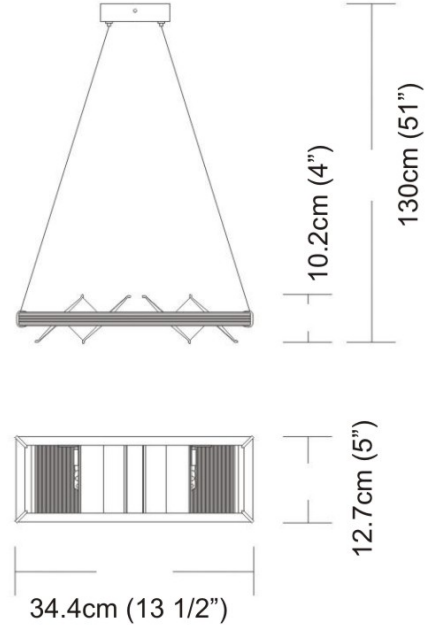

Date: _____ Project: _____

Fixture Type: _____ Specifier/Rep: _____

Certified by  North American Standards

Exact Measurements: Metric

Fixture Finish:	Brushed Aluminum
Lamp Type:	T4 Halogen
Lamp Base:	G9
Lamp Voltage:	120Vac
Number Of Lamps:	2
Max Wattage Per Lamp:	60W
Total Wattage:	120W
Width:	34.4cm / 13 1/2"
Length:	34.4cm / 13 1/2"
Height:	130cm / 51"
Max.Overall Height:	129.5cm / 51"
Weight:	3.6 lbs / 1.63 kg
End of Line:	Yes

Additional Details

Available Sizes and / or Lamping

- Loft - Suspension [D9-1005] -- 34.4cm / 13 1/2" x 34.4cm / 13 1/2" - 4x60W - T4 Halogen - Brushed Aluminum
- Loft - Suspension [D9-1007] -- 19.1cm / 7 1/2" x 19.1cm / 7 1/2" - 1x60W - T4 Halogen - Brushed Aluminum