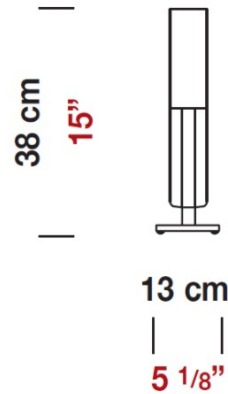

Date: _____ Project: _____

Fixture Type: _____ Specifier/Rep: _____

 Certified by  North American Standards

Exact Measurements: Metric

		Additional Details
Nominal Lumen:	650 lm	
Fixture Finish:	White	
Diffuser:	Clear & Satin White Double Borosilicate Glass	
Lamp Type:	T4 Halogen	
Lamp Base:	G9	
Lamp Voltage:	120Vac	
Number Of Lamps:	1	
Max Wattage Per Lamp:	35W	
IP Rating:	IP20	
Diameter:	13cm / 5 1/8"	
Height:	38cm / 15"	

Alternative Finish Models

Jazz - Portable [D8-4328] -- Table Lamp - 38cm / 15" - 1x35W - T4 Halogen - Metallized Gray

Coordinating Series

- Jazz - Portable
- Jazz - Suspension
- Jazz - Wall