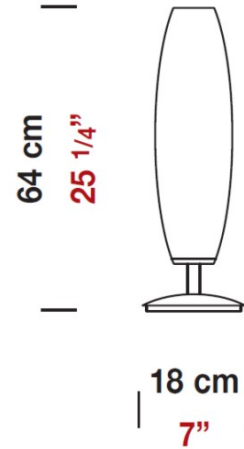

Date: _____ Project: _____

Fixture Type: _____ Specifier/Rep: _____

 Certified by  North American Standards

Exact Measurements: Metric

Fixture Finish:	Metalic Gray
Diffuser:	Matte White Blown Glass
Lamp Type:	T10 Halogen or CFL
Lamp Base:	E26 medium
Lamp Voltage:	120Vac
Number Of Lamps:	1
Max Wattage Per Lamp:	150W or 23W
IP Rating:	IP20
Diameter:	18cm / 7"
Height:	64cm / 25 1/4"
Weight:	9.0 lbs / 4.09 kg

Additional Details
Available Sizes and / or Lamping

Zenith - Portable [D8-4030] -- Table Lamp - 42cm / 16 1/2" - 1x75W - A19 Incandescent or 23W Mini CFL - Metalic Gray - White

Alternative Finish Models

Zenith - Portable [D8-4076] -- Table Lamp - 64cm / 25 1/4" - 1x150W - T10 Halogen or 23W Mini CFL - Matte Amber

Coordinating Series

- Zenith - Portable
- Zenith - Suspension
- Zenith - Ceiling
- Zenith - Wall