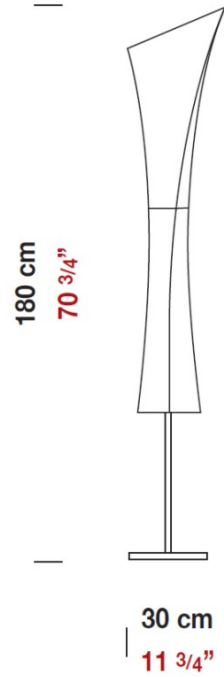

Date: \_\_\_\_\_ Project: \_\_\_\_\_

Fixture Type: \_\_\_\_\_ Specifier/Rep: \_\_\_\_\_

 Certified by  North American Standards

Exact Measurements: Metric

		Additional Details
<b>Fixture Finish:</b>	Matte Nickel	
<b>Diffuser:</b>	Matte White Blown Glass	
<b>Lamp Type:</b>	T10 Halogen	
<b>Lamp Base:</b>	E26 medium	
<b>Lamp Voltage:</b>	120Vac	
<b>Number Of Lamps:</b>	5	
<b>Max Wattage Per Lamp:</b>	100W	
<b>Total Wattage:</b>	500W	
<b>IP Rating:</b>	IP20	
<b>Diameter:</b>	30cm / 11 3/4"	
<b>Height:</b>	180cm / 70 3/4"	