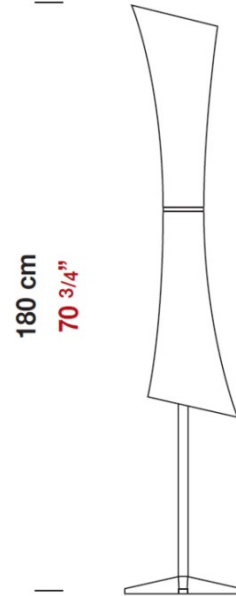

Date: _____ Project: _____

Fixture Type: _____ Specifier/Rep: _____

 Certified by  North American Standards

Exact Measurements: Metric

Fixture Finish:	Metalic Gray
Diffuser:	Matte White Blown Glass
Lamp Type:	T10 Halogen
Lamp Base:	E26 medium
Lamp Voltage:	120Vac
Number Of Lamps:	4.0
Max Wattage Per Lamp:	60W
Total Wattage:	240W
IP Rating:	IP20
Diameter:	48cm / 18 3/4"
Height:	180cm / 70 3/4"

Additional Details
Available Sizes and / or Lamping

Lucilla - Portable [D8-4024] -- Floor Lamp - 171cm / 67 1/4" - 3x100W - T10 Halogen - Metalic Gray