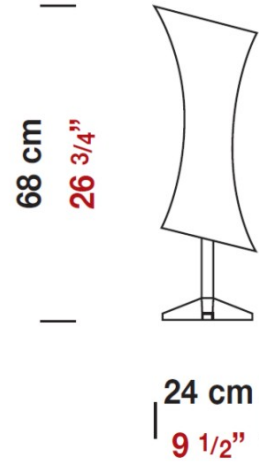

Date: _____ Project: _____
 Fixture Type: _____ Specifier/Rep: _____

 Certified by  North American Standards

Exact Measurements: Metric

		Additional Details
Fixture Finish:	Metalic Gray	
Diffuser:	Matte White Blown Glass	
Lamp Type:	T10 Halogen or CFL	
Lamp Base:	E26 medium	
Lamp Voltage:	120Vac	
Number Of Lamps:	1	
Max Wattage Per Lamp:	150W or 23W	
IP Rating:	IP20	
Diameter:	24cm / 9 1/2"	
Height:	68cm / 26 3/4"	

Available Sizes and / or Lamping

Lucilla - Portable [D8-4021] -- Table Lamp - 45cm / 17 3/4" - 1x60W - G16 1/2 Incandescent - Metalic Gray