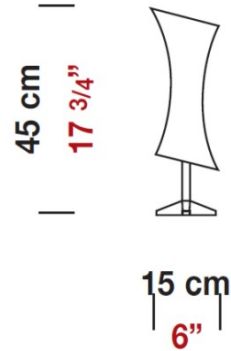

Date: _____ Project: _____
 Fixture Type: _____ Specifier/Rep: _____

 Certified by  North American Standards

Exact Measurements: Metric

		Additional Details
Fixture Finish:	Metalic Gray	
Diffuser:	Matte White Blown Glass	
Lamp Type:	G16 1/2 Incandescent	
Lamp Base:	E12 candelabra	
Lamp Voltage:	120Vac	
Number Of Lamps:	1	
Max Wattage Per Lamp:	60W	
IP Rating:	IP20	
Diameter:	15cm / 6"	
Height:	45cm / 17 3/4"	

Available Sizes and / or Lamping

Lucilla - Portable [D8-4022] -- Table Lamp - 68cm / 26 3/4" - 1x150W - T10 Halogen or 23W Mini CFL - Metalic Gray