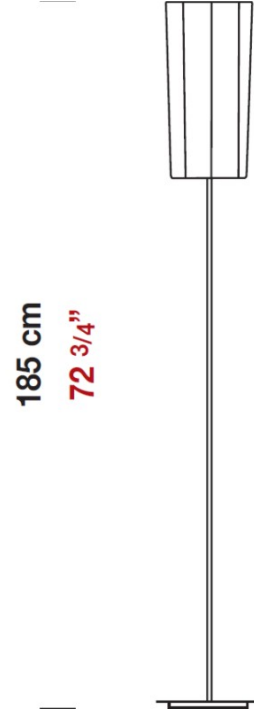

Date: _____ Project: _____

Fixture Type: _____ Specifier/Rep: _____

Certified by  North American Standards

Exact Measurements: Metric

Fixture Finish:	Metalic Gray
Diffuser:	Matte White Blown Glass
Lamp Type:	T10 Halogen
Lamp Base:	E26 medium
Lamp Voltage:	120Vac
Number Of Lamps:	1
Max Wattage Per Lamp:	100W
IP Rating:	IP20
Width:	27cm / 10 1/2"
Length:	27cm / 10 1/2"
Height:	185cm / 72 3/4"

Additional Details

Available Sizes and / or Lamping

- Alvi - Portable [D8-4011] -- Table Lamp - 17cm / 6 3/4" x 23cm / 9" - 1x75W - A19 Incandescent - Metallic Gray
- Alvi - Portable [D8-4011F113] -- Table Lamp - 17cm / 6 3/4" x 23cm / 9" - 1x13W - T4 Fluorescent - Metallic Gray
- Alvi - Portable [D8-4012] -- Table Lamp - 17cm / 6 3/4" x 23cm / 9" - 1x100W - A19 Incandescent - Metallic Gray
- Alvi - Portable [D8-4012F113] -- Table Lamp - 17cm / 6 3/4" x 23cm / 9" - 1x13W - T4 Fluorescent - Metallic Gray
- Alvi - Portable [D8-4012F118] -- Table Lamp - 17cm / 6 3/4" x 23cm / 9" - 1x18W - T4 Fluorescent - Metallic Gray
- Alvi - Portable [D8-4012F126] -- Table Lamp - 17cm / 6 3/4" x 23cm / 9" - 1x26W - T4 Fluorescent - Metallic Gray