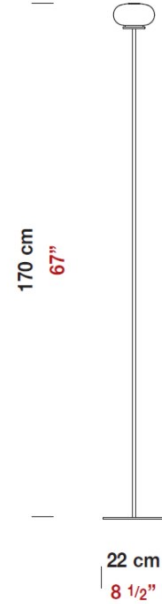

Date: \_\_\_\_\_ Project: \_\_\_\_\_

Fixture Type: \_\_\_\_\_ Specifier/Rep: \_\_\_\_\_

Certified by  North American Standards

Exact Measurements: Metric

<b>Nominal Lumen:</b>	650 lm
<b>Fixture Finish:</b>	Matte Nickel
<b>Diffuser:</b>	Matte White Blown Glass
<b>Lamp Type:</b>	T4 Halogen
<b>Lamp Base:</b>	G9
<b>Lamp Voltage:</b>	120Vac
<b>Number Of Lamps:</b>	1
<b>Max Wattage Per Lamp:</b>	35W
<b>IP Rating:</b>	IP20
<b>Diameter:</b>	22cm / 8 1/2"
<b>Height:</b>	170cm / 67"

**Additional Details**

**Available Sizes and / or Lamping**

- Blow - Portable [D8-4006] -- Table Lamp - 23cm / 9" - 1x60W - G16 1/2 Xenon - Matte Nickel
- Blow - Portable [D8-4007] -- Table Lamp - 33cm / 13" - 1x100W - T10 Halogen or 18W Mini CFL - Matte Nickel
- Blow - Portable [D8-4008] -- Floor Lamp - 185cm / 72 3/4" - 1x250W - T10 Halogen - Matte Nickel
- Blow Mini - Portable [D8-4009] -- Table Lamp - 9cm / 3 1/2" - 1x35W - T4 Halogen - Matte Nickel