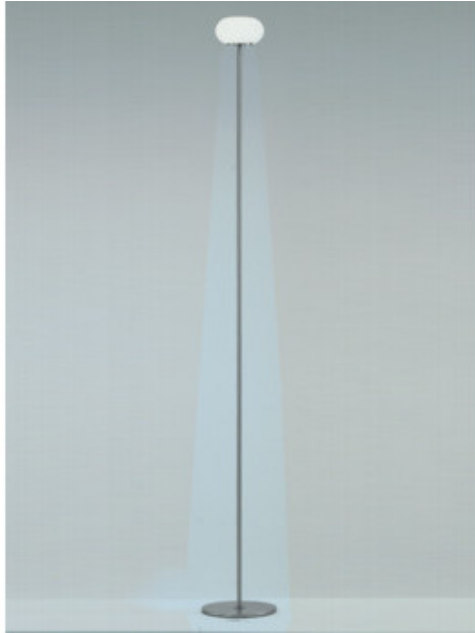

Date: \_\_\_\_\_ Project: \_\_\_\_\_

Fixture Type: \_\_\_\_\_ Specifier/Rep: \_\_\_\_\_

Certified by  North American Standards

Exact Measurements: Metric

<b>Nominal Lumen:</b>	650 lm
<b>Fixture Finish:</b>	Matte Nickel
<b>Diffuser:</b>	Matte White Blown Glass
<b>Lamp Type:</b>	T4 Halogen
<b>Lamp Base:</b>	G9
<b>Lamp Voltage:</b>	120Vac
<b>Number Of Lamps:</b>	1
<b>Max Wattage Per Lamp:</b>	35W
<b>IP Rating:</b>	IP20
<b>Diameter:</b>	22cm / 8 1/2"
<b>Height:</b>	170cm / 67"

**Additional Details**

**Available Sizes and / or Lamping**

- Blow - Portable [D8-4006] -- Table Lamp - 23cm / 9" - 1x60W - G16 1/2 Xenon - Matte Nickel
- Blow - Portable [D8-4007] -- Table Lamp - 33cm / 13" - 1x100W - T10 Halogen or 18W Mini CFL - Matte Nickel
- Blow - Portable [D8-4008] -- Floor Lamp - 185cm / 72 3/4" - 1x250W - T10 Halogen - Matte Nickel
- Blow Mini - Portable [D8-4009] -- Table Lamp - 9cm / 3 1/2" - 1x35W - T4 Halogen - Matte Nickel