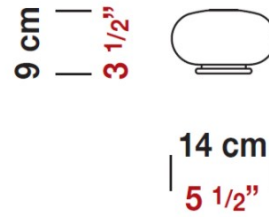

Date: \_\_\_\_\_ Project: \_\_\_\_\_

Fixture Type: \_\_\_\_\_ Specifier/Rep: \_\_\_\_\_

 Certified by  North American Standards

Exact Measurements: Metric

		Additional Details
<b>Nominal Lumen:</b>	650 lm	
<b>Fixture Finish:</b>	Matte Nickel	
<b>Diffuser:</b>	Matte White Blown Glass	
<b>Lamp Type:</b>	T4 Halogen	
<b>Lamp Base:</b>	G9	
<b>Lamp Voltage:</b>	120Vac	
<b>Number Of Lamps:</b>	1	
<b>Max Wattage Per Lamp:</b>	35W	
<b>IP Rating:</b>	IP20	
<b>Diameter:</b>	14cm / 5 1/2"	
<b>Height:</b>	9cm / 3 1/2"	
<b>Weight:</b>	1.8 lbs / 0.82 kg	

**Available Sizes and / or Lamping**

- Blow - Portable [D8-4006] -- Table Lamp - 23cm / 9" - 1x60W - G16 1/2 Xenon - Matte Nickel
- Blow - Portable [D8-4007] -- Table Lamp - 33cm / 13" - 1x100W - T10 Halogen or 18W Mini CFL - Matte Nickel
- Blow - Portable [D8-4008] -- Floor Lamp - 185cm / 72 3/4" - 1x250W - T10 Halogen - Matte Nickel
- Blow Mini - Portable [D8-4010] -- Floor Lamp - 170cm / 67" - 1x35W - T4 Halogen - Matte Nickel