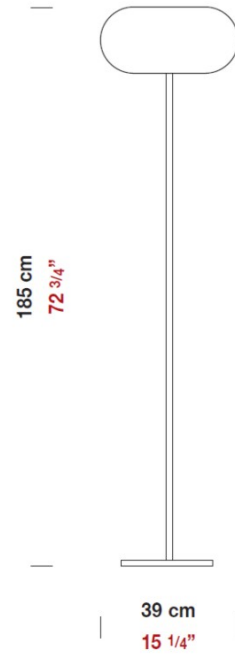

Date: _____ **Project:** _____

Fixture Type: _____ **Specifier/Rep:** _____

 Certified by  North American Standards

Exact Measurements: Metric

		Additional Details
Fixture Finish:	Matte Nickel	
Diffuser:	Matte White Blown Glass	
Lamp Type:	T10 Halogen	
Lamp Base:	E26 medium	
Lamp Voltage:	120Vac	
Number Of Lamps:	1	
Max Wattage Per Lamp:	250W	
IP Rating:	IP20	
Diameter:	39cm / 15 1/4"	
Height:	185cm / 72 3/4"	

Available Sizes and / or Lamping

- Blow - Portable [D8-4006] -- Table Lamp - 23cm / 9" - 1x60W - G16 1/2 Xenon - Matte Nickel
- Blow - Portable [D8-4007] -- Table Lamp - 33cm / 13" - 1x100W - T10 Halogen or 18W Mini CFL - Matte Nickel
- Blow Mini - Portable [D8-4009] -- Table Lamp - 9cm / 3 1/2" - 1x35W - T4 Halogen - Matte Nickel
- Blow Mini - Portable [D8-4010] -- Floor Lamp - 170cm / 67" - 1x35W - T4 Halogen - Matte Nickel